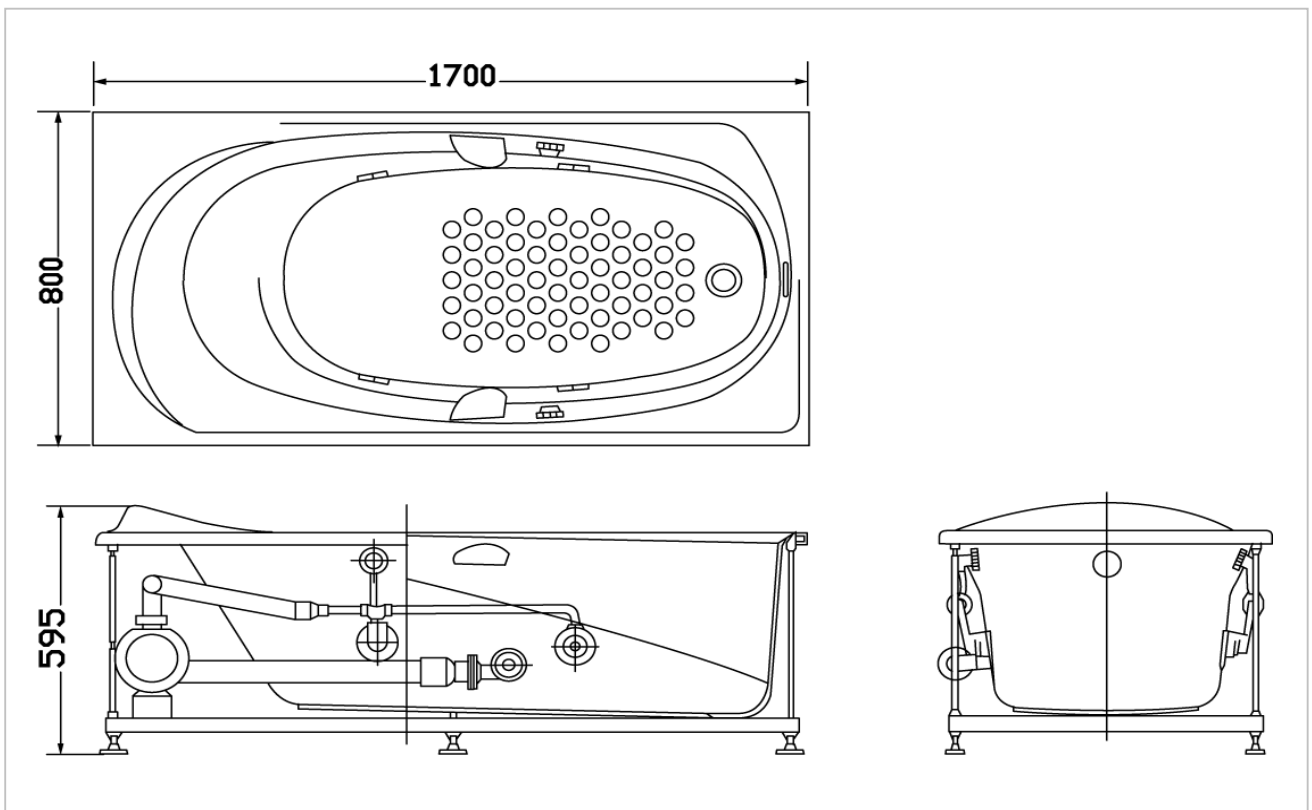

PPY1710HW/DB

Pearl Acrylic Bathtub with Hand Grip

Suggestion Fittings & Parts

Remark : We reserve the right to change some parts for suitability.

TOTO (THAILAND) CO.,LTD
Bangkok Office : G Tower Grand Rama 9,12th Floor, South Wing, 9 Rama IX Road,
Huaykwang Sub-district,Huaykwang District, Bangkok. 10310 Thailand
Tel : +(66)2-117-9520(AUTO) Fax : +(66)2-117-9527
th.toto.com