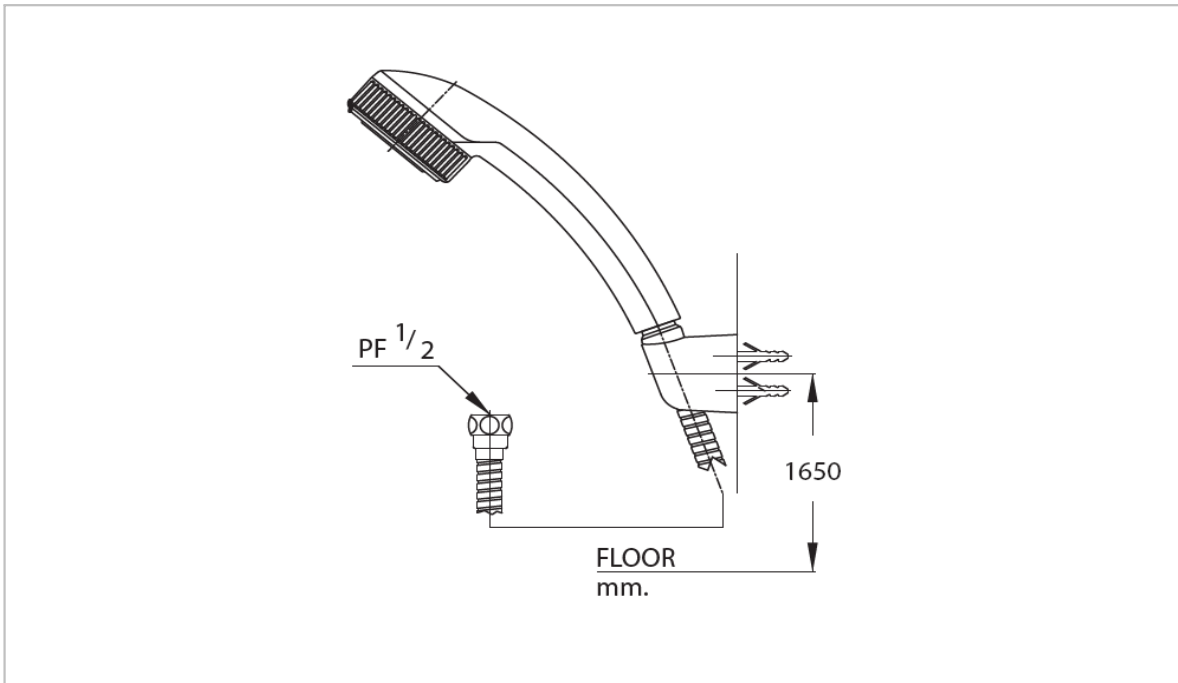

TOTO

FAUCET&SHOWER

S208

Hand Shower

Product Features

Hand Shower (2 Function)

Suggestion Fittings & Parts

Remark : We reserve the right to change some parts for suitability.