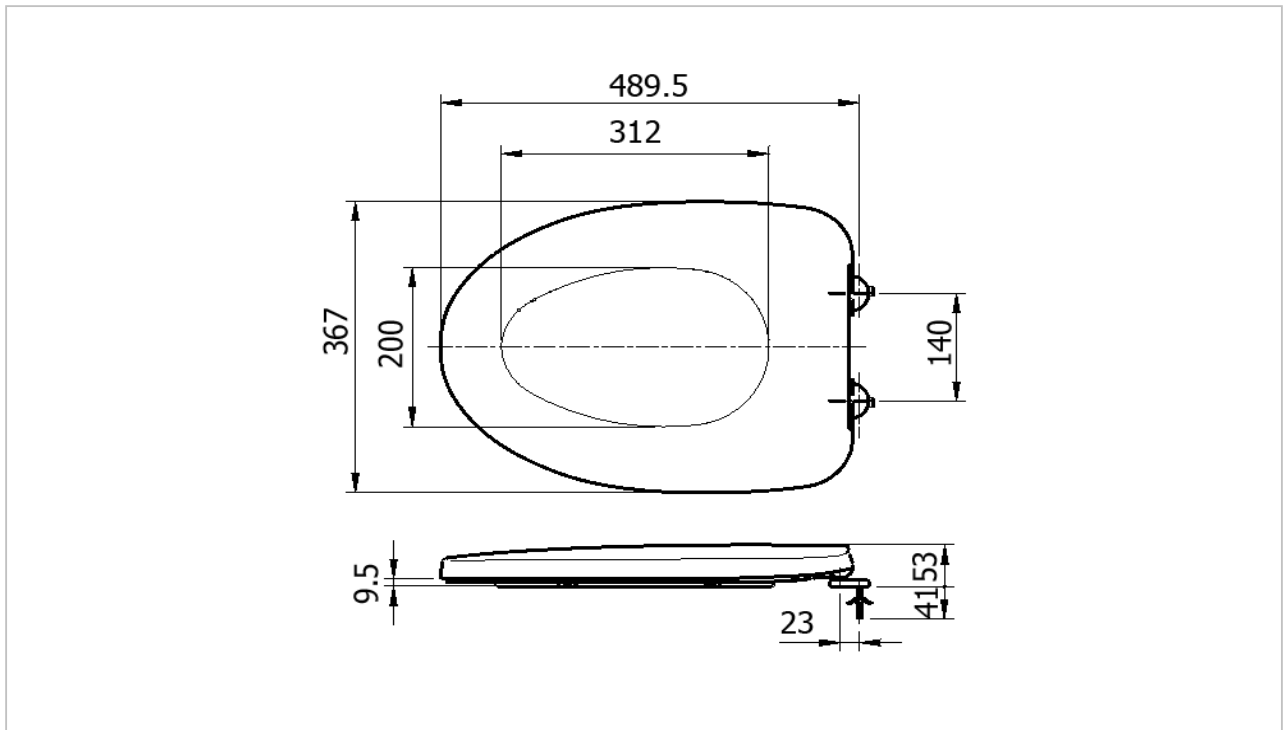

TOTO

OTHERS

TC281SJ

Seat & Cover

Product Features

Urea Resin

Suggestion Fittings & Parts

Remark : We reserve the right to change some parts for suitability.