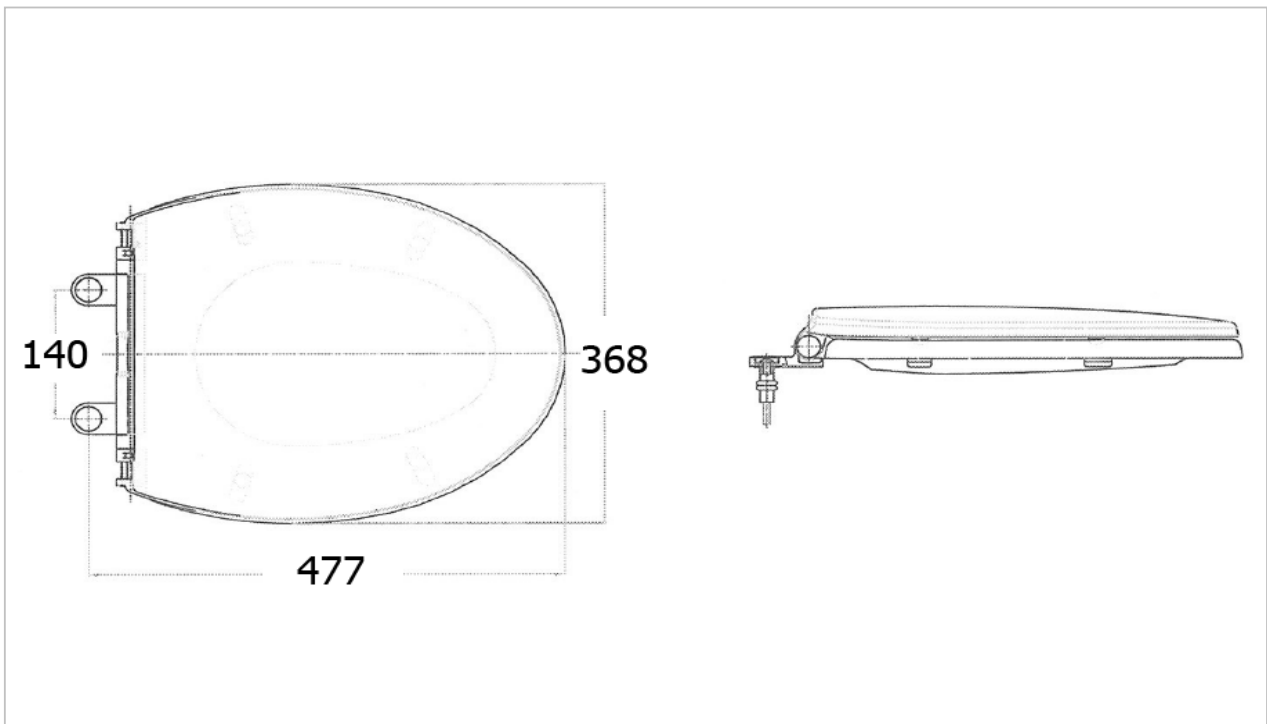

TOTO

OTHERS

TC301

Seat & Cover

Product Features

Soft Close

Suggestion Fittings & Parts

Remark : We reserve the right to change some parts for suitability.