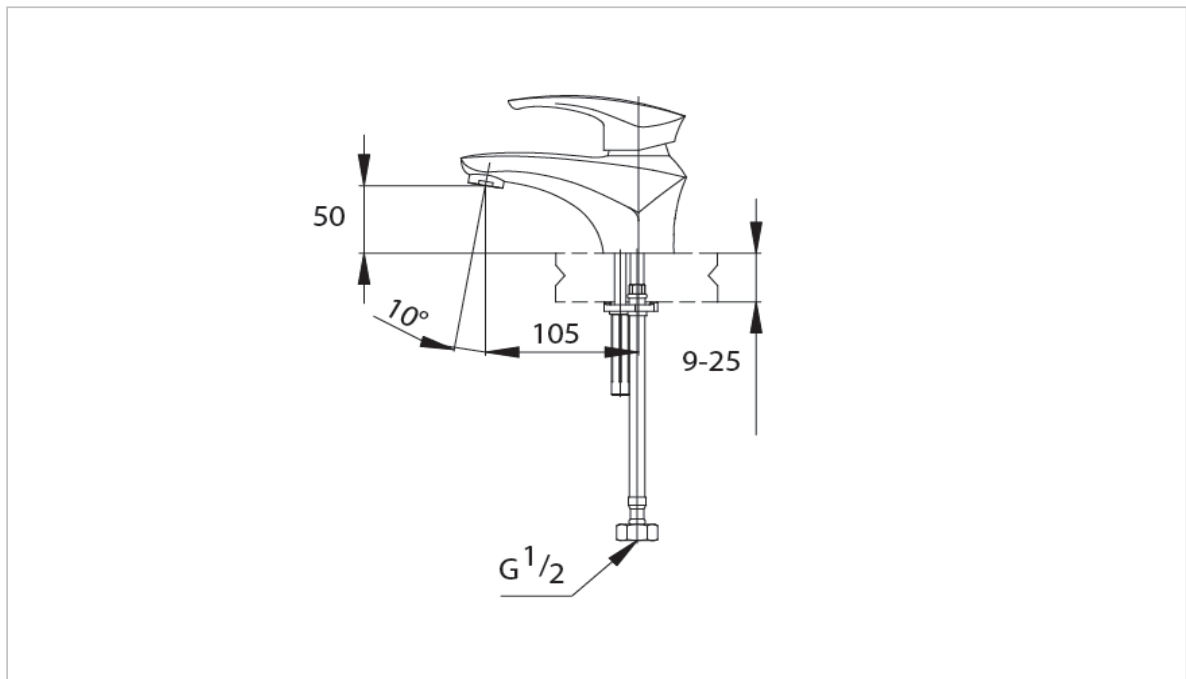

TOTO

FAUCET&SHOWER

TS140A

"Nagano" Faucet

Product Features

Single Lever Lavatory Faucet without Pop-up Rod

Suggestion Fittings & Parts

Remark : We reserve the right to change some parts for suitability.