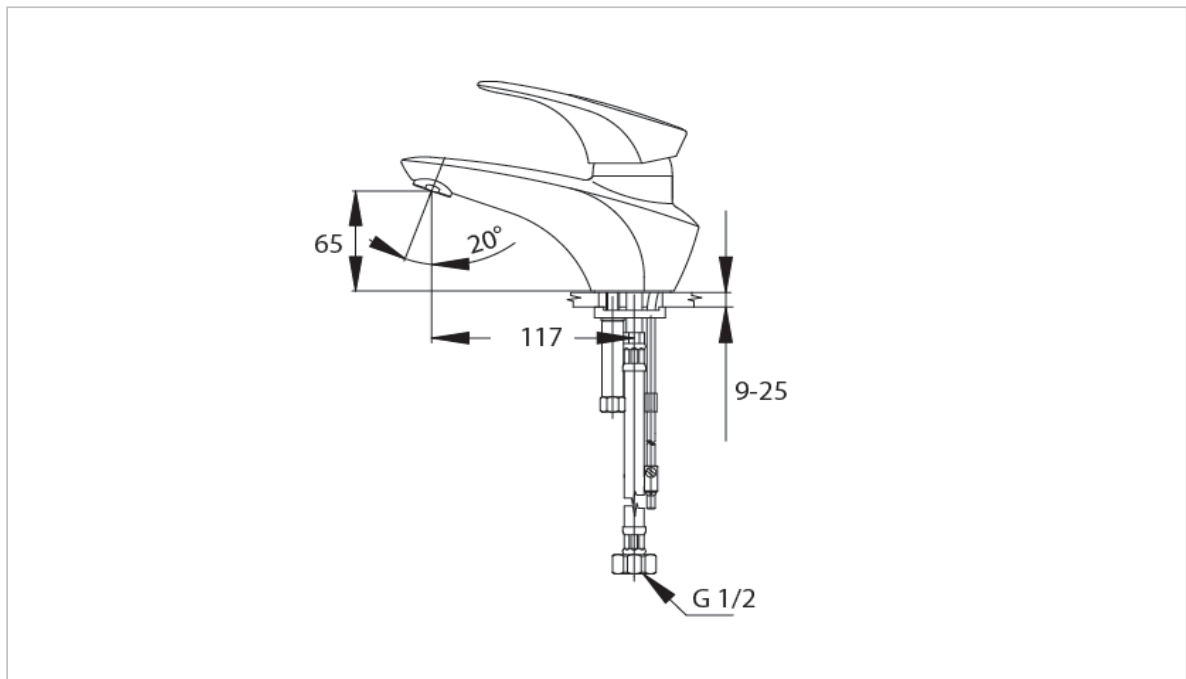

TOTO

FAUCET&SHOWER

TS142A

"Rino" Faucet

Product Features

Single Lever Lavatory Faucet without Pop-up Rod

Suggestion Fittings & Parts

Remark : We reserve the right to change some parts for suitability.