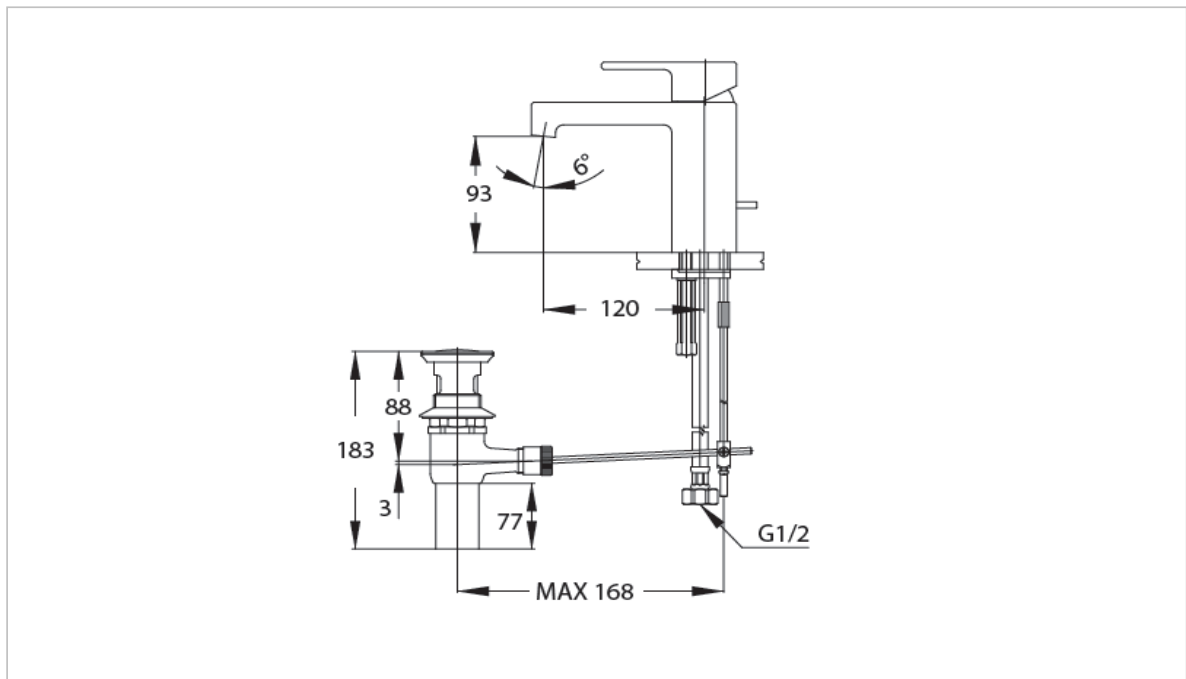

TOTO

FAUCET&SHOWER

TS144A

"Eureka" Faucet

Product Features

Suggestion Fittings & Parts

Remark : We reserve the right to change some parts for suitability.

SIAM SANITARY WARE INDUSTRY CO.,LTD
33/11 Viphavadee Rangsit Rd., Seekan, Don Muang, Bangkok 10210
Tel : 0-29735040-54 , 0-25511818-21 Fax : 0-29733471