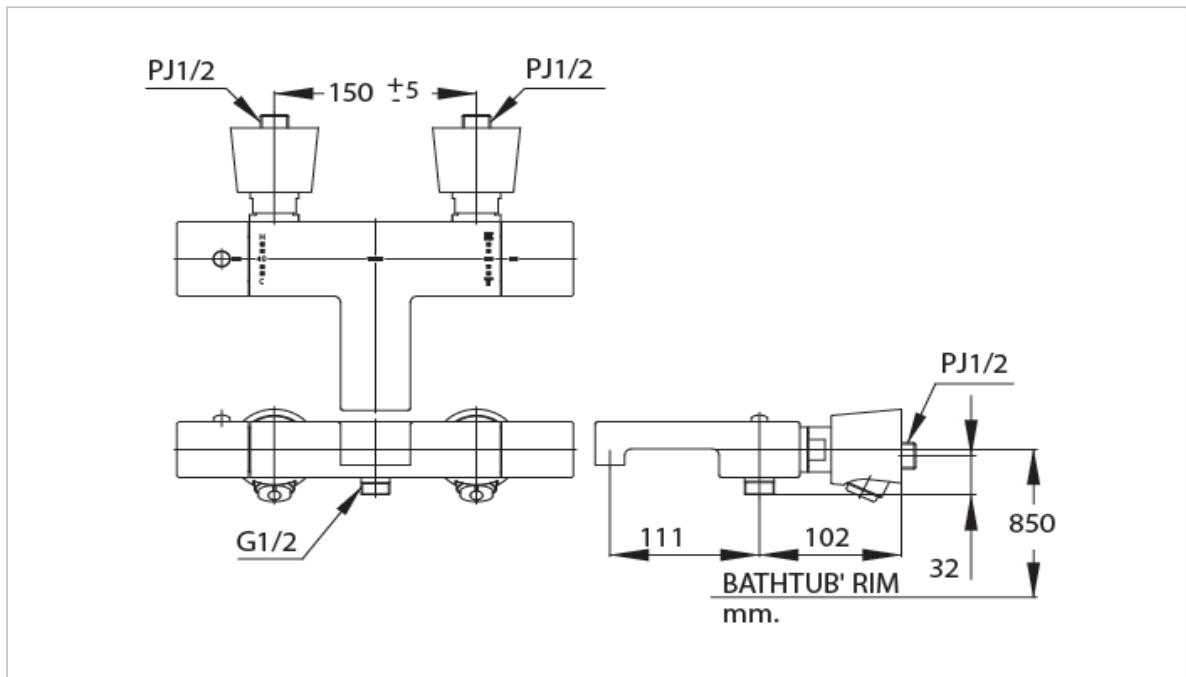

TOTO

FAUCET&SHOWER

TS252A

"Eureka" Thermostat Bath and Hand Shower

Product Features

TS252A Thermostat Bath and Hand Shower

Suggestion Fittings & Parts

Remark : We reserve the right to change some parts for suitability.

SIAM SANITARY WARE INDUSTRY CO.,LTD
33/11 Viphavadee Rangsit Rd., SeeKan, Don Muang, Bangkok 10210
Tel : 0-29735040-54 , 0-25511818-21 Fax : 0-29733471

TOTO LTD. BANGKOK REPRESENTATIVE OFFICE
G & 7 FL., Q HOUSE PLOENJIT BUILDING,
598 PLOENCHIT RD., LUMPINI, PATHUMWAN, BANGKOK 10330
Tel : +(66)2-650-9925(AUTO) Fax : +(66)2-650-9923-4
www.totobkk.com