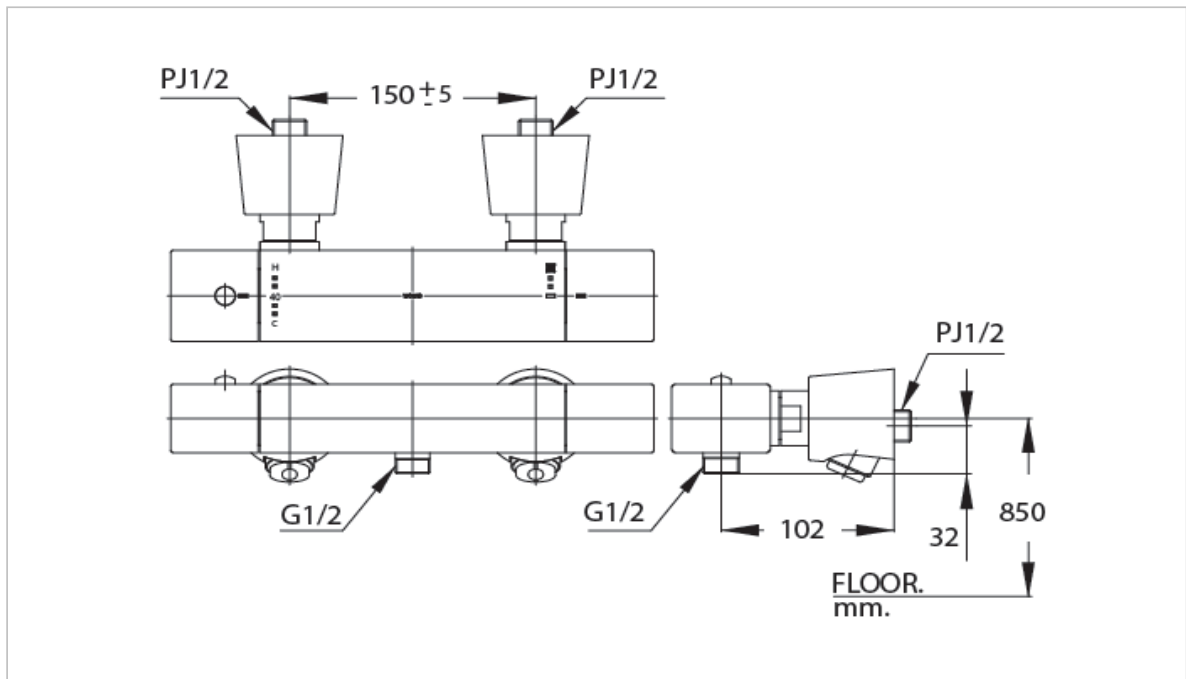

TOTO

FAUCET&SHOWER

TS253A

"Eureka"Thermostat Exposed Hand Shower

Product Features

TS253A 
Thermostat Exposed Hand Shower

Suggestion Fittings & Parts

Remark : We reserve the right to change some parts for suitability.