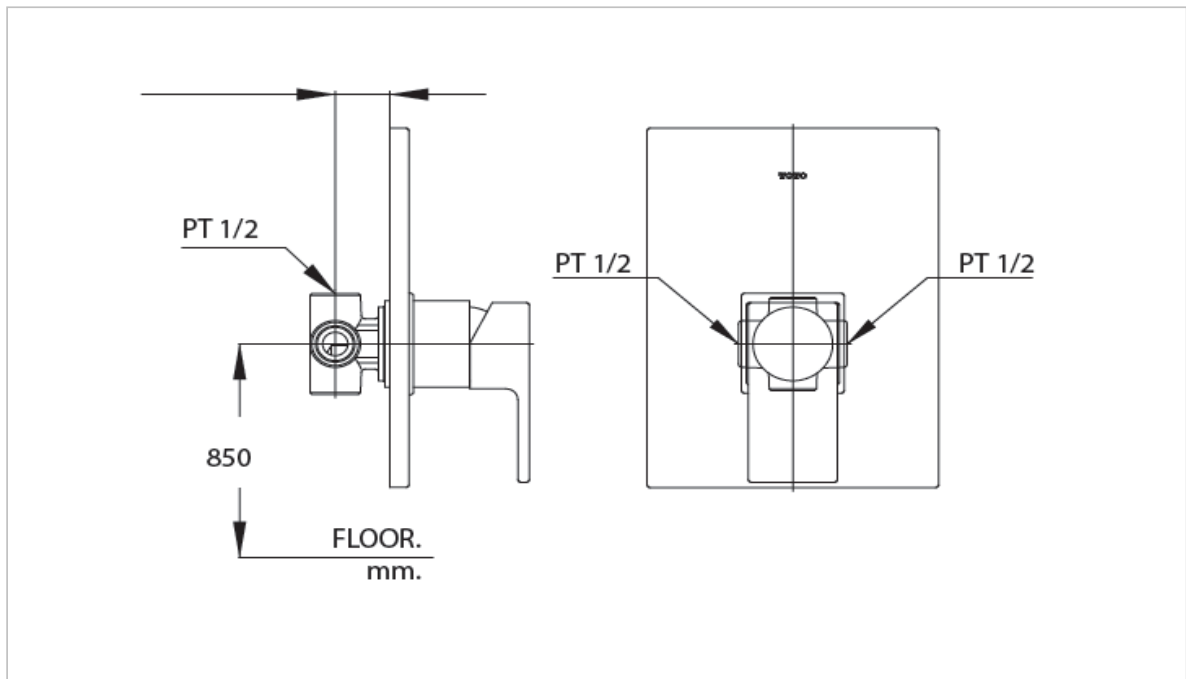

TOTO

FAUCET&SHOWER

TS255A

"Eureka" Concealed for Fixed Shower

Product Features

Suggestion Fittings & Parts

Remark : We reserve the right to change some parts for suitability.

SIAM SANITARY WARE INDUSTRY CO.,LTD
33/11 Viphavadee Rangsit Rd., Seekan, Don Muang, Bangkok 10210
Tel : 0-29735040-54 , 0-25511818-21 Fax : 0-29733471