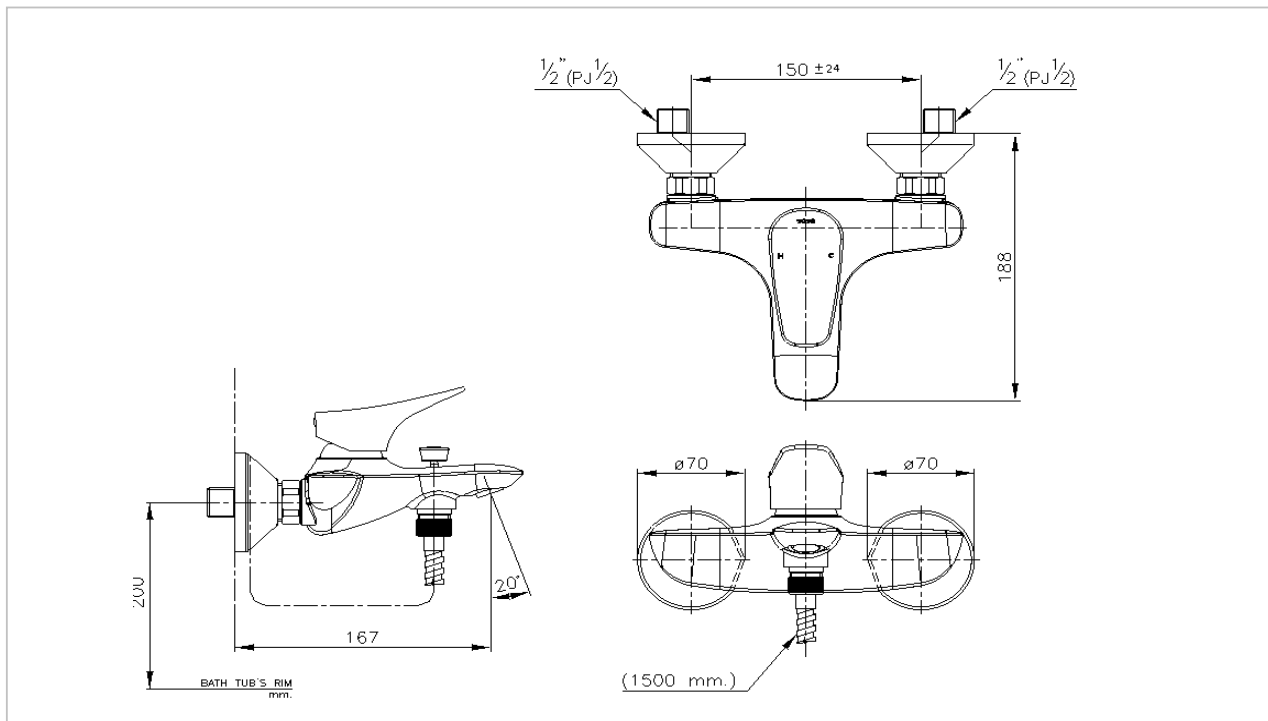

**TOTO**

**FAUCETS**

**TS332A**

*"Willow" Bath Mixer*

Product Features

Suggestion Fittings & Parts

Remark : We reserve the right to change some parts for suitability.

TOTO MANUFACTURING (THAILAND) CO.,LTD