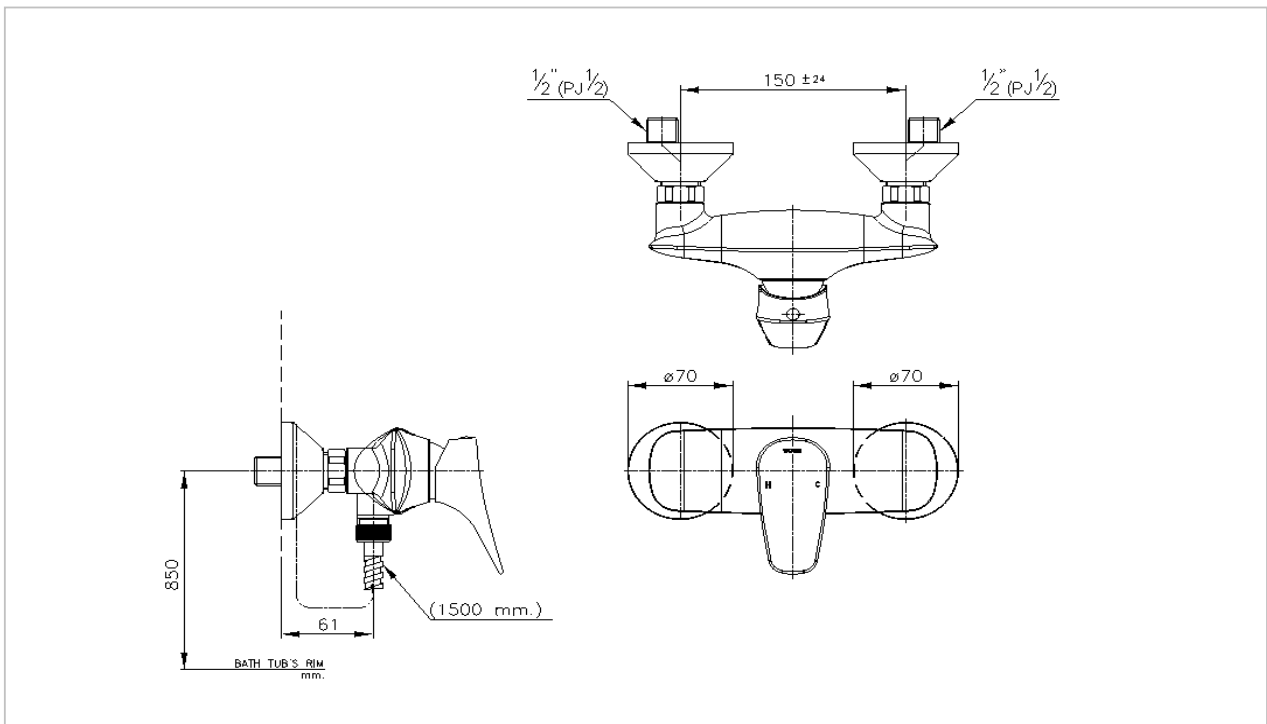

TOTO

FAUCETS

TS333A

"Willow" Bath Mixer

Product Features

Exposed Singler Lever Mixer

Suggestion Fittings & Parts

Remark : We reserve the right to change some parts for suitability.