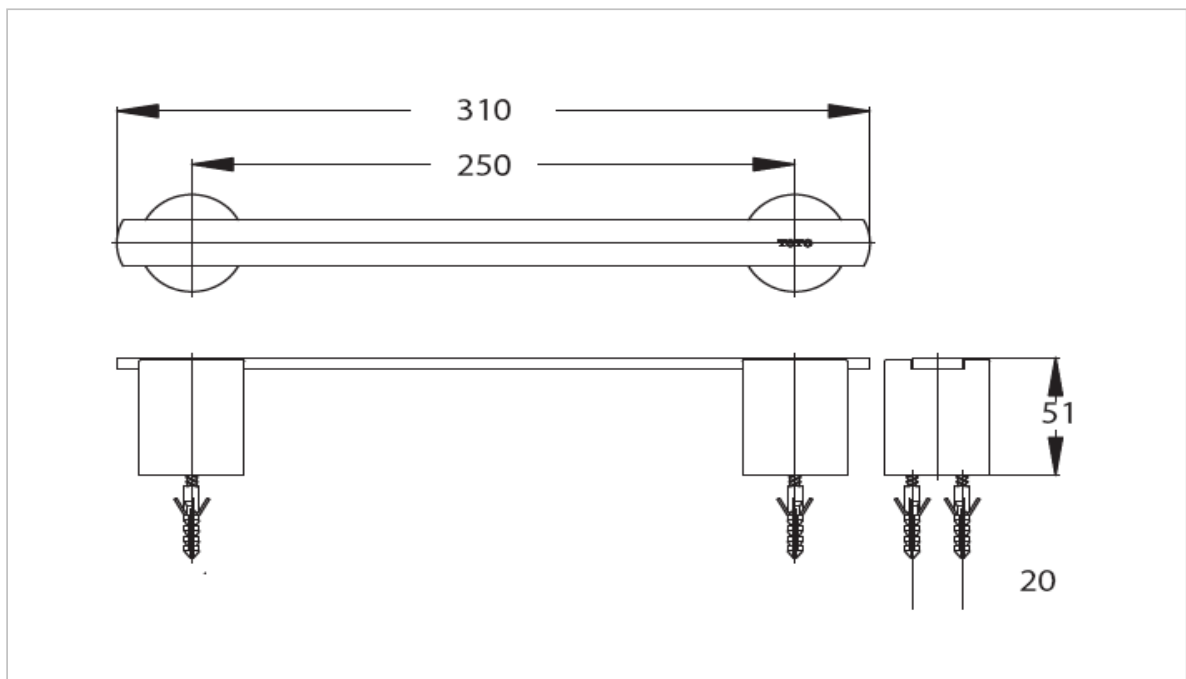

"Tajima" Towel Bar

Product Features

Towel Bar (310 mm)

Suggestion Fittings & Parts

Remark : We reserve the right to change some parts for suitability.

SIAM SANITARY WARE INDUSTRY CO.,LTD
33/11 Viphavadee Rangsit Rd., Seekan, Don Muang, Bangkok 10210
Tel : 0-29735040-54 , 0-25511818-21 Fax : 0-29733471