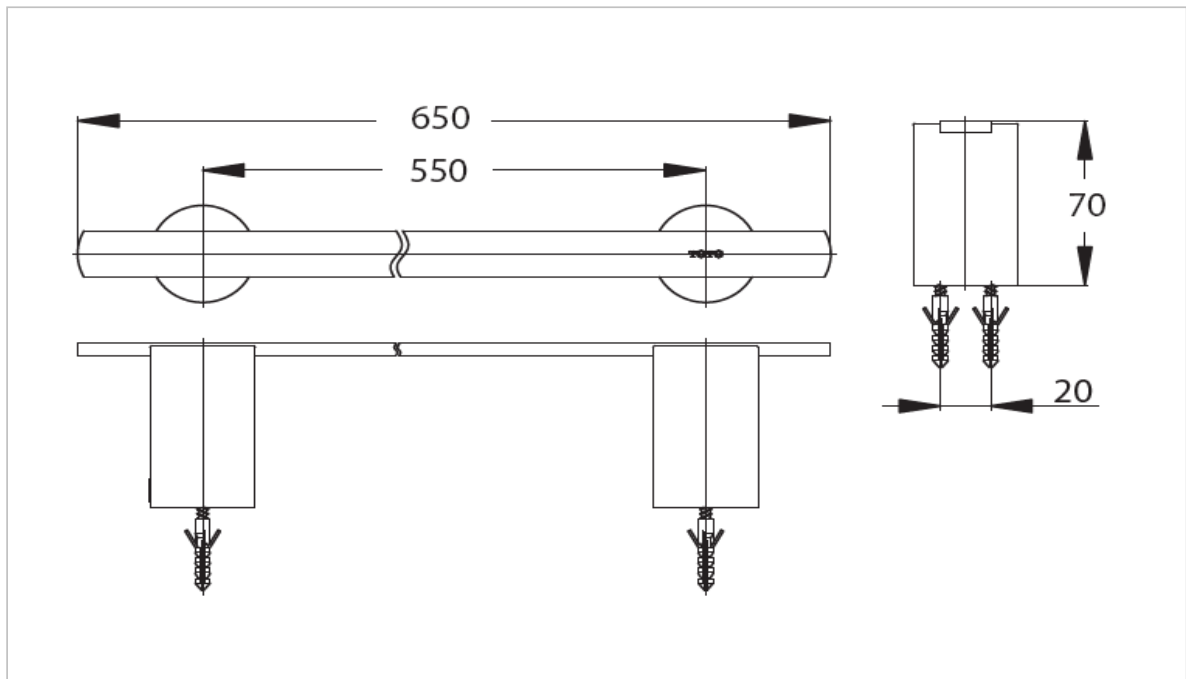

"Tajima" Towel Bar

Product Features

Towel Bar (650 mm)

Suggestion Fittings & Parts

Remark : We reserve the right to change some parts for suitability.

SIAM SANITARY WARE INDUSTRY CO.,LTD
33/11 Viphavadee Rangsit Rd., Seekan, Don Muang, Bangkok 10210
Tel : 0-29735040-54 , 0-25511818-21 Fax : 0-29733471