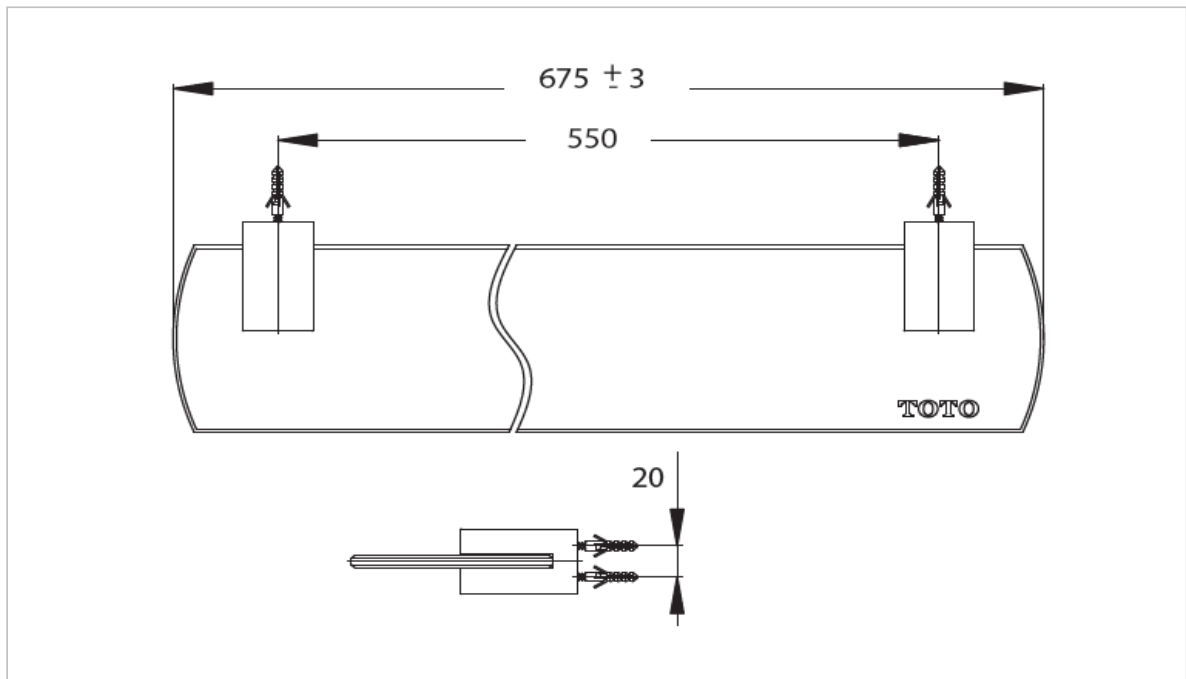

"Tajima" Glass Shelf

Product Features

Glass Shelf (680 mm)

Suggestion Fittings & Parts

Remark : We reserve the right to change some parts for suitability.

SIAM SANITARY WARE INDUSTRY CO.,LTD
33/11 Viphavadee Rangsit Rd., Seekan, Don Muang, Bangkok 10210
Tel : 0-29735040-54 , 0-25511818-21 Fax : 0-29733471