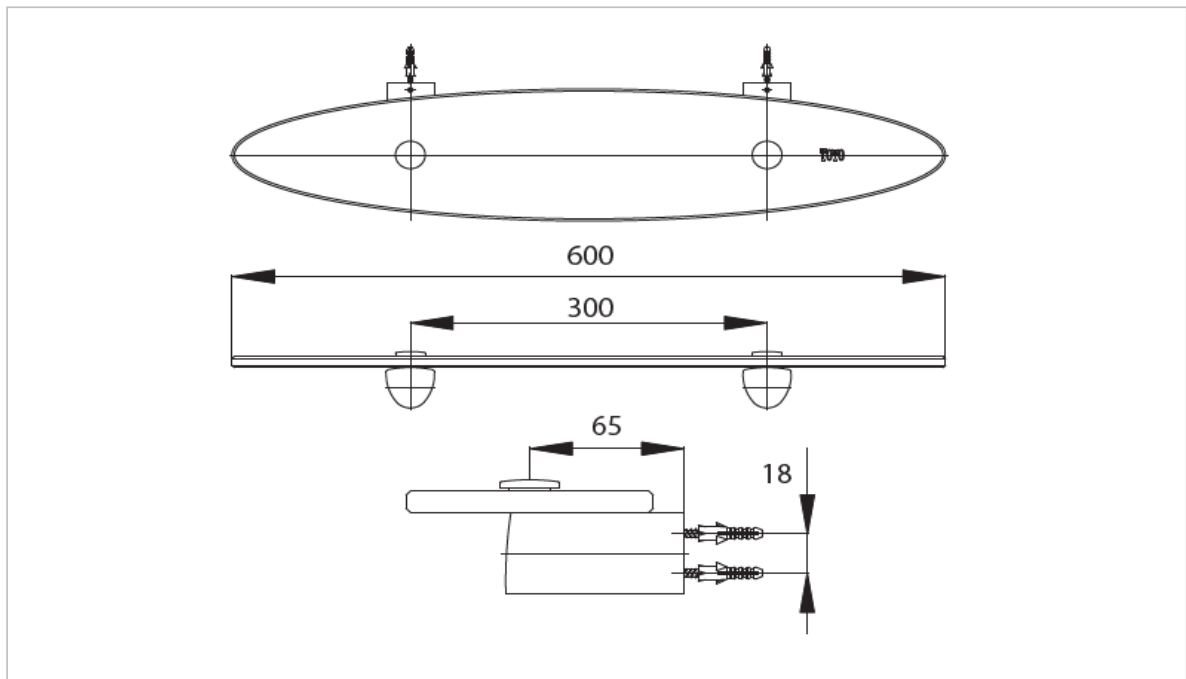

"Bellini" Glass Shelf

Product Features

Glass Shelf (600 mm)

Suggestion Fittings & Parts

Remark : We reserve the right to change some parts for suitability.

SIAM SANITARY WARE INDUSTRY CO.,LTD
33/11 Viphavadee Rangsit Rd., Seekan, Don Muang, Bangkok 10210
Tel : 0-29735040-54 , 0-25511818-21 Fax : 0-29733471