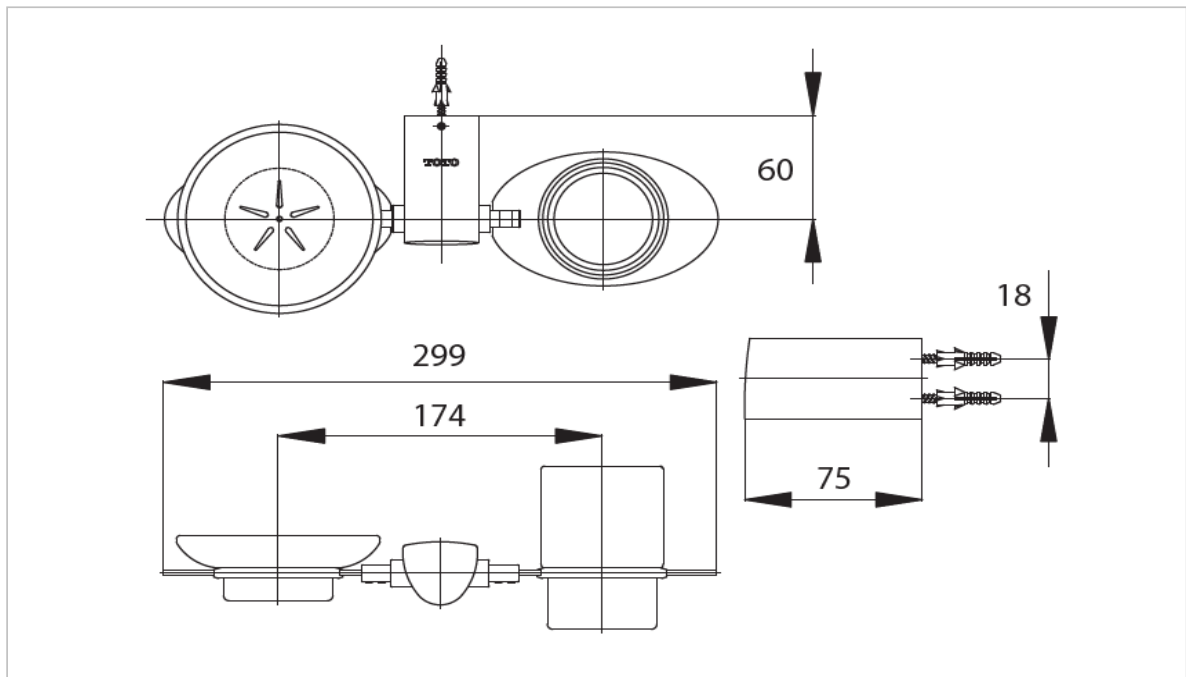

"Bellini" Soap Tumbler Holder

Product Features

Suggestion Fittings & Parts

Remark : We reserve the right to change some parts for suitability.

SIAM SANITARY WARE INDUSTRY CO.,LTD
33/11 Viphavadee Rangsit Rd., Seekan, Don Muang, Bangkok 10210
Tel : 0-29735040-54 , 0-25511818-21 Fax : 0-29733471