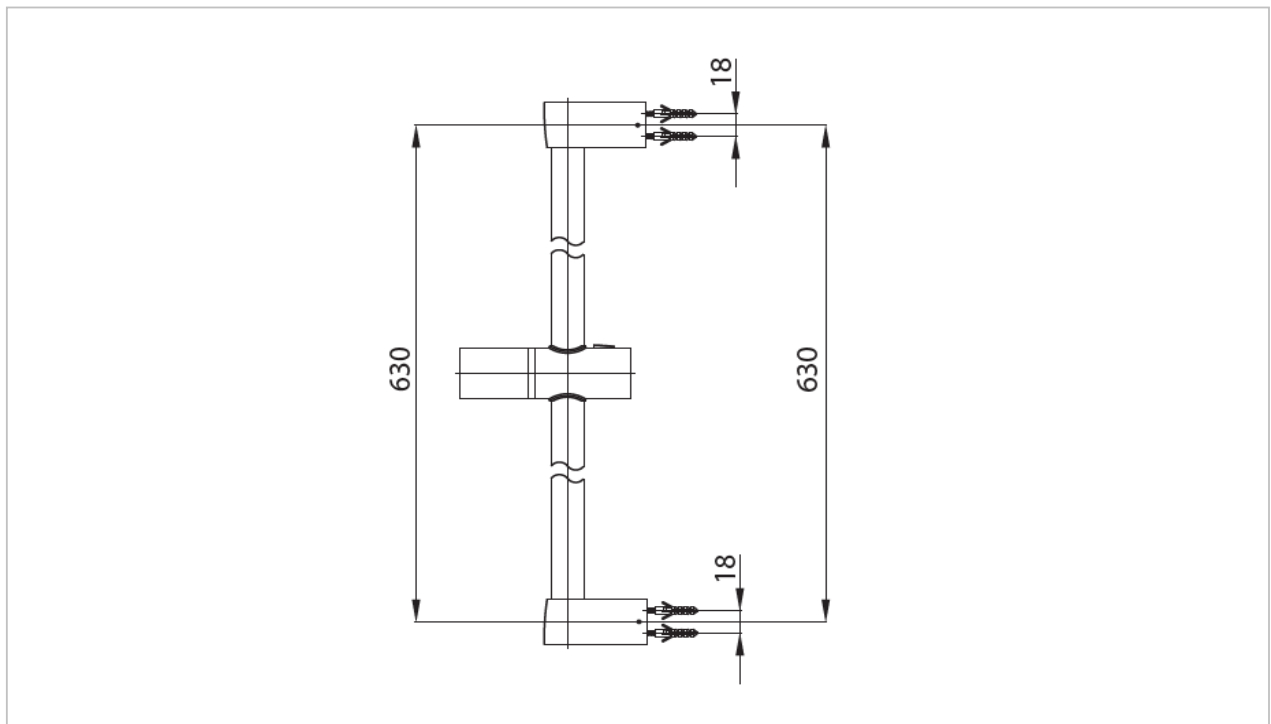

TOTO

FAUCET&SHOWER

TS729(HM)

Sliding Rail

Product Features

Suggestion Fittings & Parts

Remark : We reserve the right to change some parts for suitability.

TOTO MANUFACTURING (THAILAND) CO.,LTD