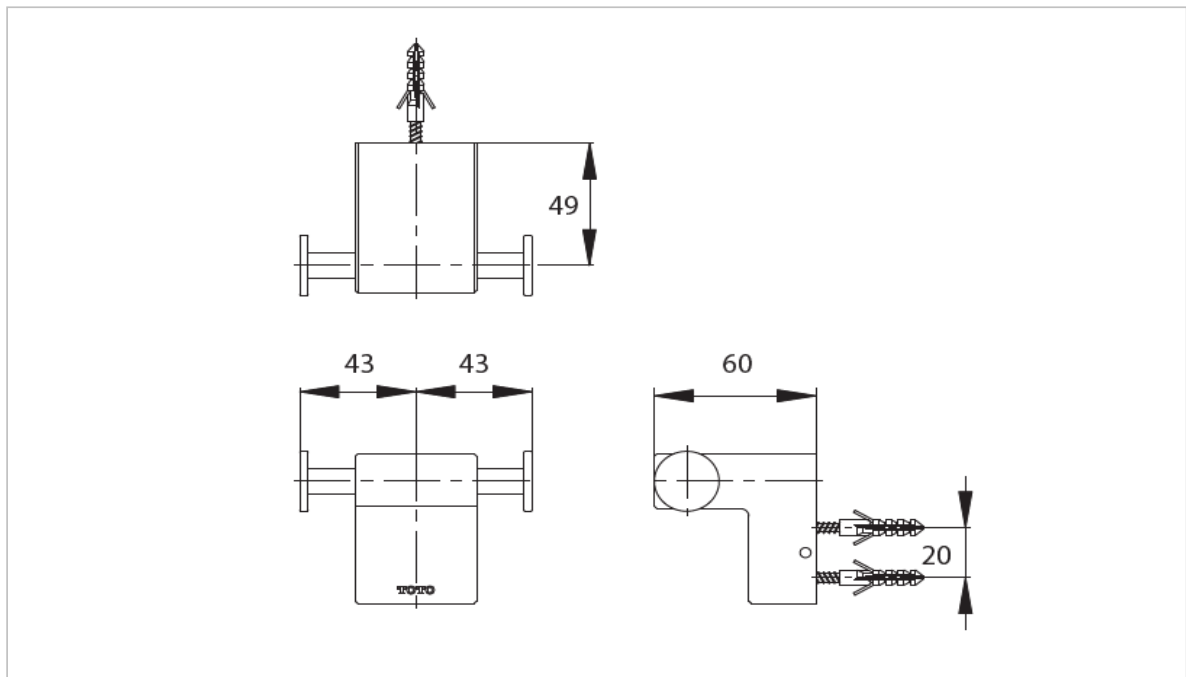

*"Eureka" Double Robe Hook*

Product Features

Suggestion Fittings & Parts

Remark : We reserve the right to change some parts for suitability.

SIAM SANITARY WARE INDUSTRY CO.,LTD  
33/11 Viphavadee Rangsit Rd., Seekan, Don Muang, Bangkok 10210  
Tel : 0-29735040-54 , 0-25511818-21 Fax : 0-29733471