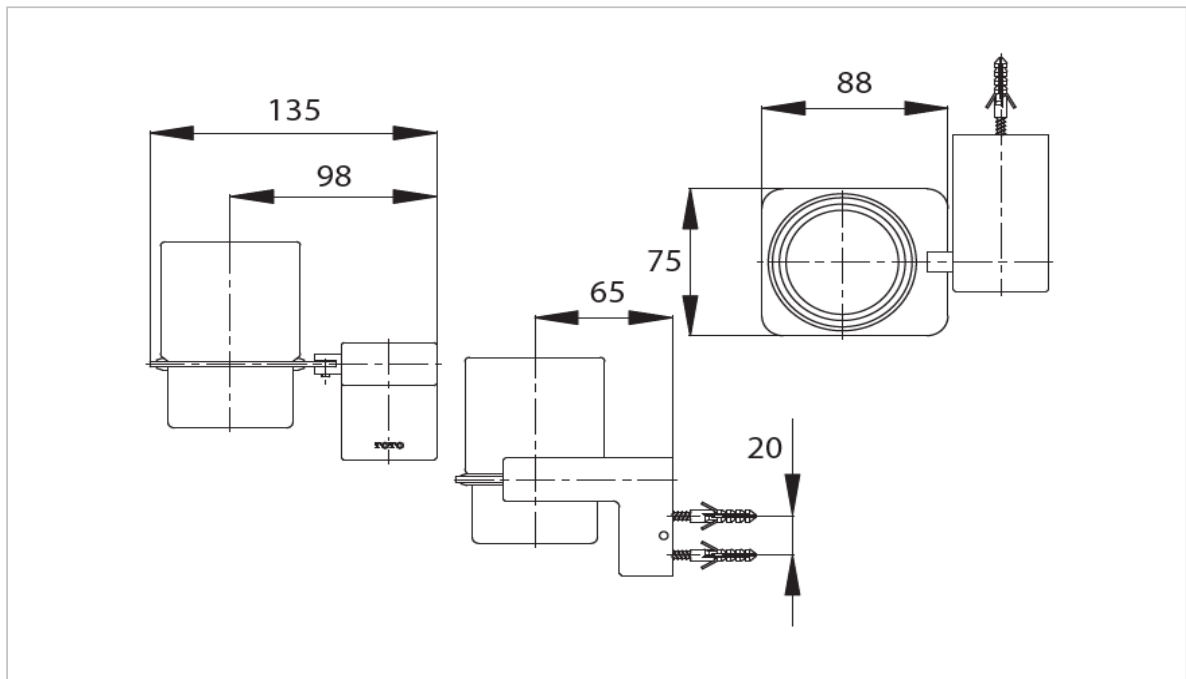

"Eureka" Tumbler Holder

Product Features

Suggestion Fittings & Parts

Remark : We reserve the right to change some parts for suitability.

SIAM SANITARY WARE INDUSTRY CO.,LTD
33/11 Viphavadee Rangsit Rd., Seekan, Don Muang, Bangkok 10210
Tel : 0-29735040-54 , 0-25511818-21 Fax : 0-29733471