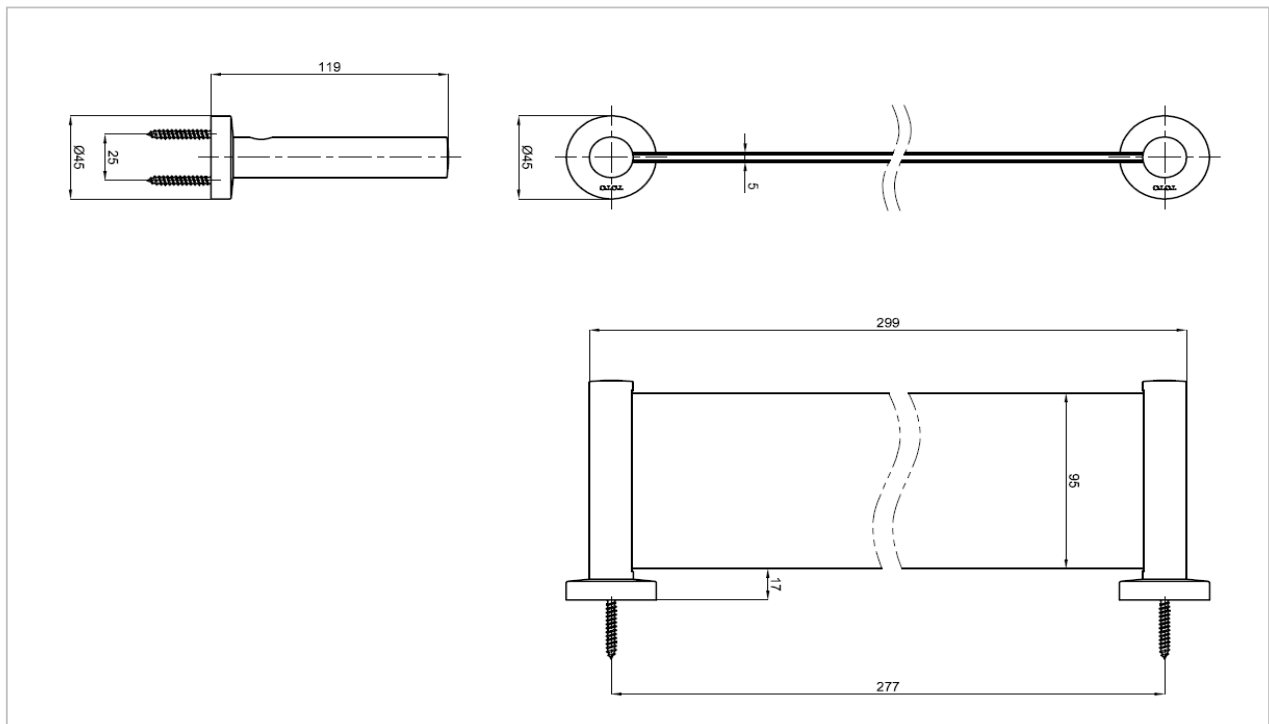

*"03" Glass Shelf*

Product Features

Suggestion Fittings & Parts

Remark : We reserve the right to change some parts for suitability.

TOTO MANUFACTURING (THAILAND) CO.,LTD

Bangkok Office : 598 Q House Ploenjit Building., G floor., Ploenchit Rd.,Lumpini, Pathumwan, Bangkok. 10330 Thailand