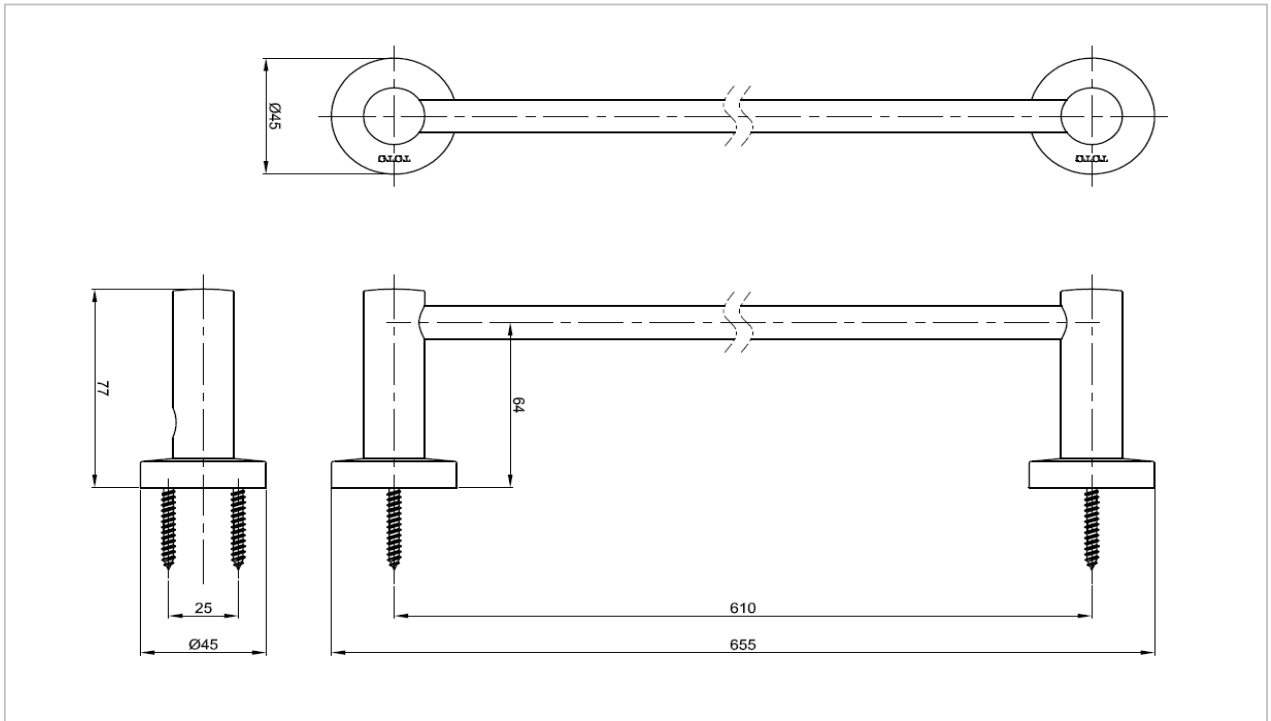

TOTO

BATHROOM ACCESSORY

TTAR708K

"03" Towel Bar

Product Features

Suggestion Fittings & Parts

Remark : We reserve the right to change some parts for suitability.

TOTO MANUFACTURING (THAILAND) CO.,LTD