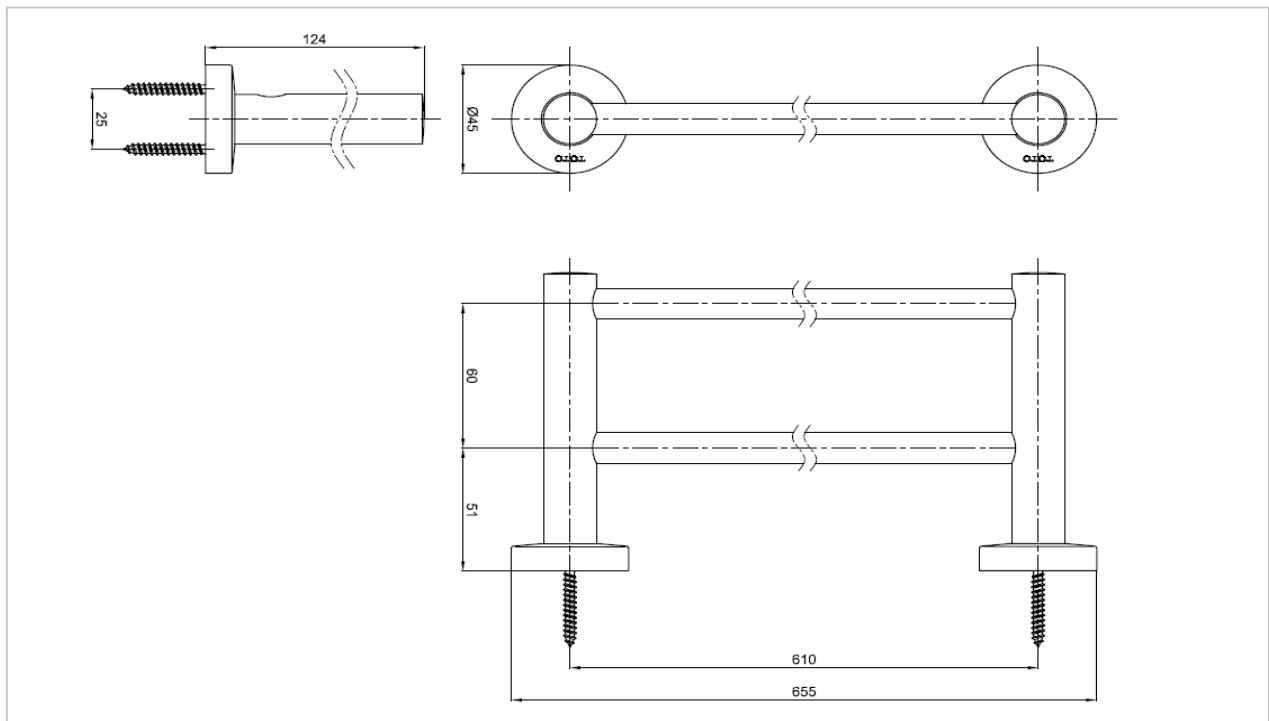

"03" Double Towel Bar

Product Features

Suggestion Fittings & Parts

Remark : We reserve the right to change some parts for suitability.

TOTO MANUFACTURING (THAILAND) CO.,LTD

Bangkok Office : 598 Q House Ploenjit Building., G floor., Ploenchit Rd., Lumpini, Pathumwan, Bangkok. 10330 Thailand
Tel : +(66)2-650-9925(AUTO) Fax : +(66)2-650-9923-4
www.toto.co.th