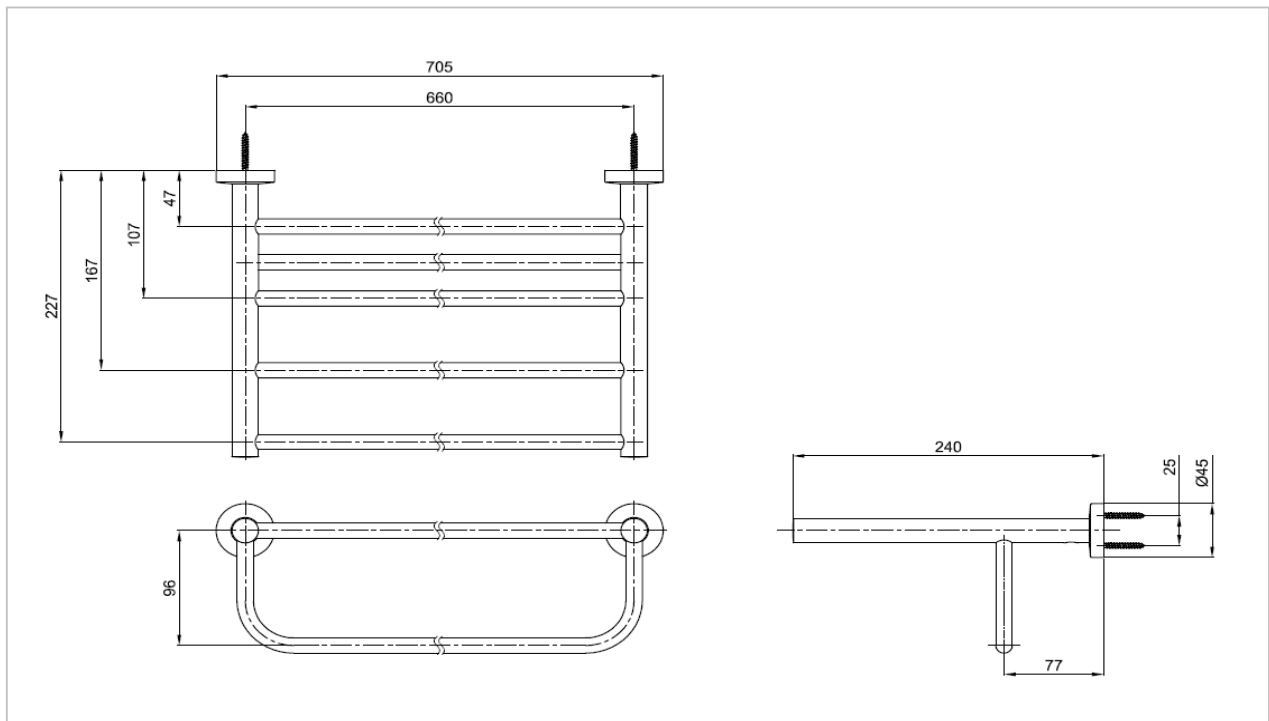

TOTO | BATHROOM ACCESSORY |

TTAR710K

"03" Towel Shelf

Product Features

Suggestion Fittings & Parts

Remark : We reserve the right to change some parts for suitability.

TOTO MANUFACTURING (THAILAND) CO.,LTD

Bangkok Office : 598 Q House Ploenjit Building., G floor., Ploenchit Rd.,Lumpini, Pathumwan, Bangkok. 10330 Thailand