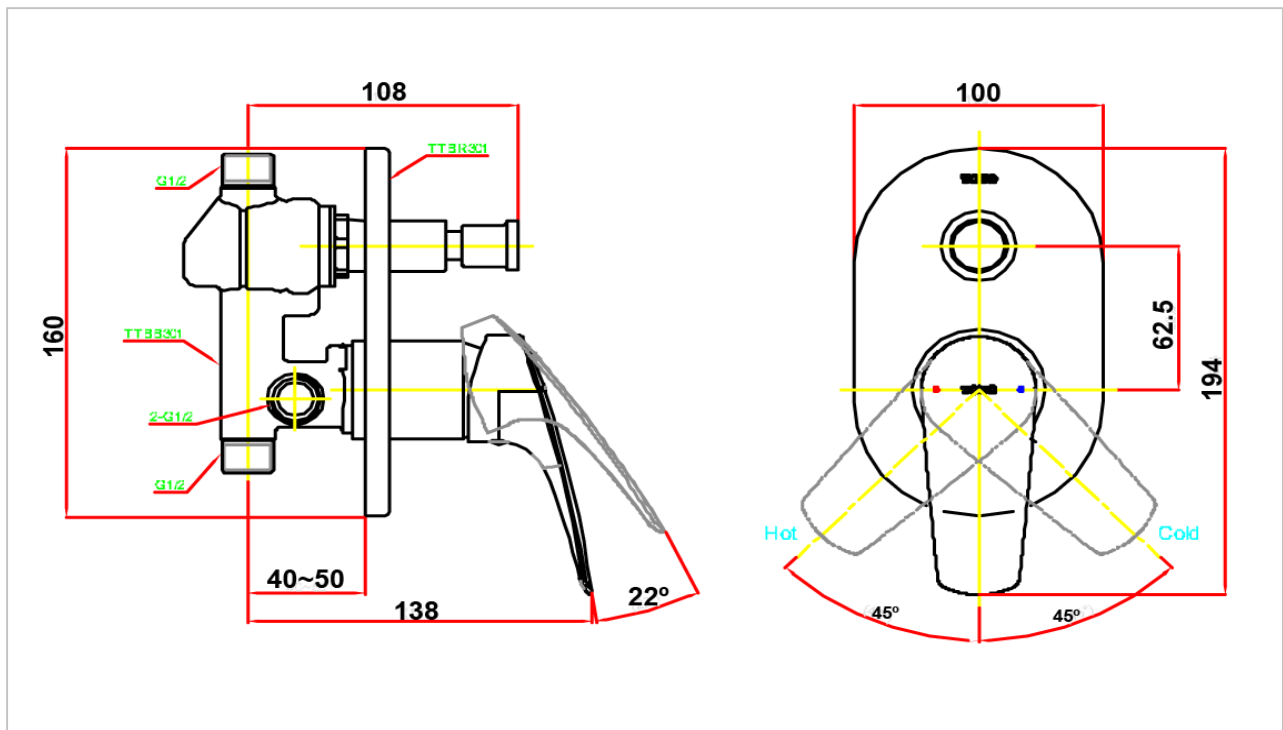

TOTO

FAUCET&SHOWER

TTBC301K

"CRES" Lavatory Faucet

Product Features

Single Lever Bath and Shower Mixer with Diverter

Suggestion Fittings & Parts

Remark : We reserve the right to change some parts for suitability.