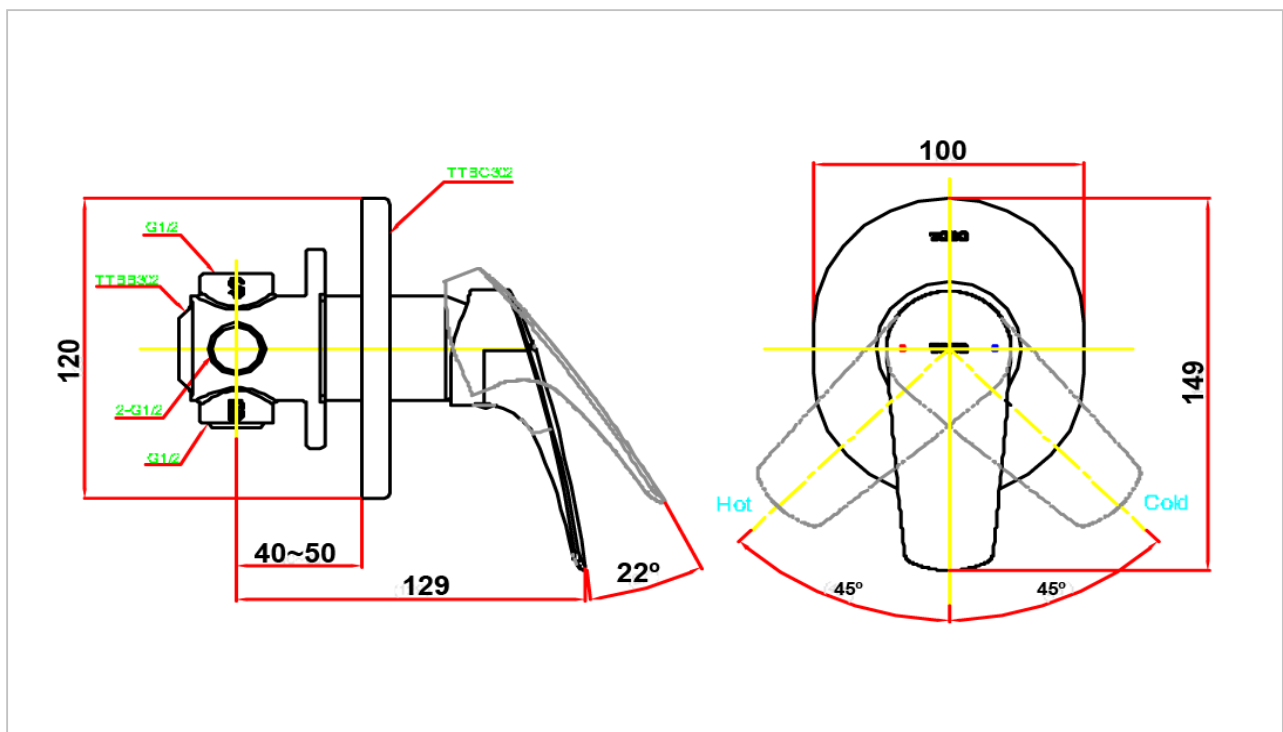

TOTO

FAUCET&SHOWER

TTBC302K

"CRES" Lavatory Faucet

Product Features

Single Lever Shower Mixer

Suggestion Fittings & Parts

Remark : We reserve the right to change some parts for suitability.