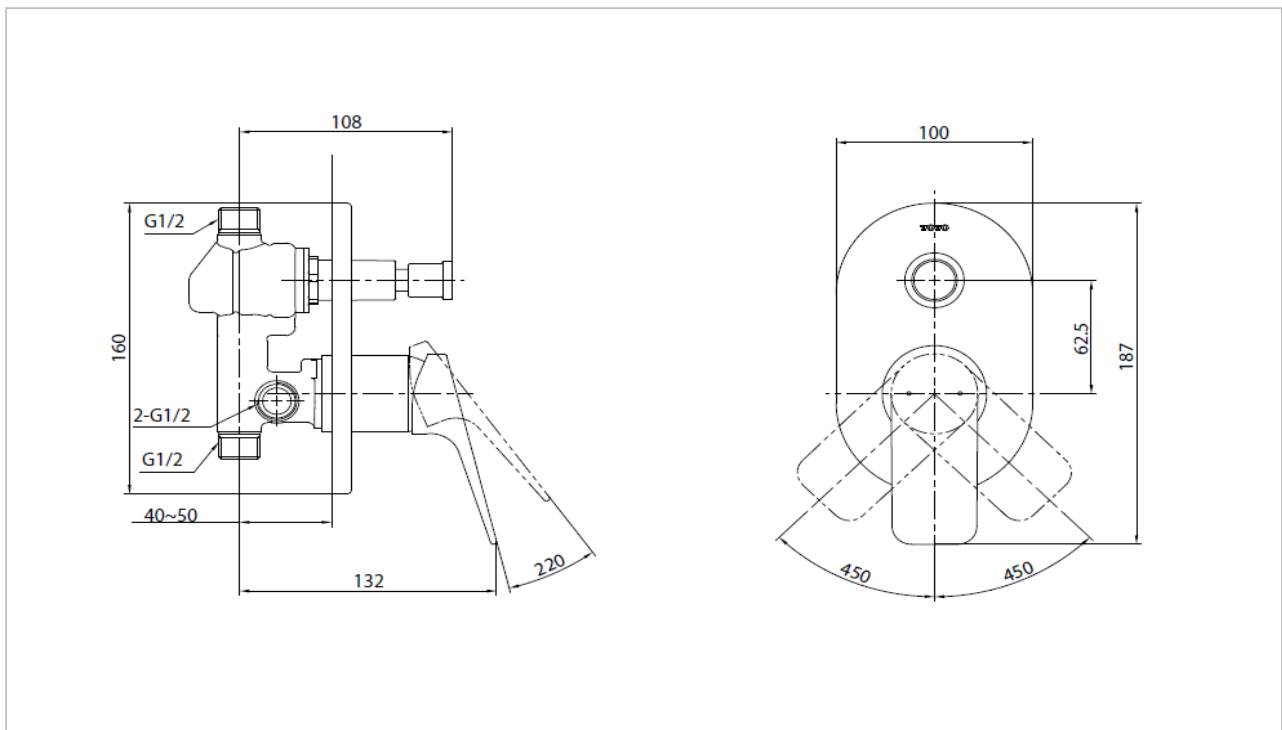

TOTO

FAUCET&SHOWER

TTBR302K

"REI" Concealed Shower Mixer with Diverter

Product Features

Suggestion Fittings & Parts

Remark : We reserve the right to change some parts for suitability.

TOTO MANUFACTURING (THAILAND) CO.,LTD