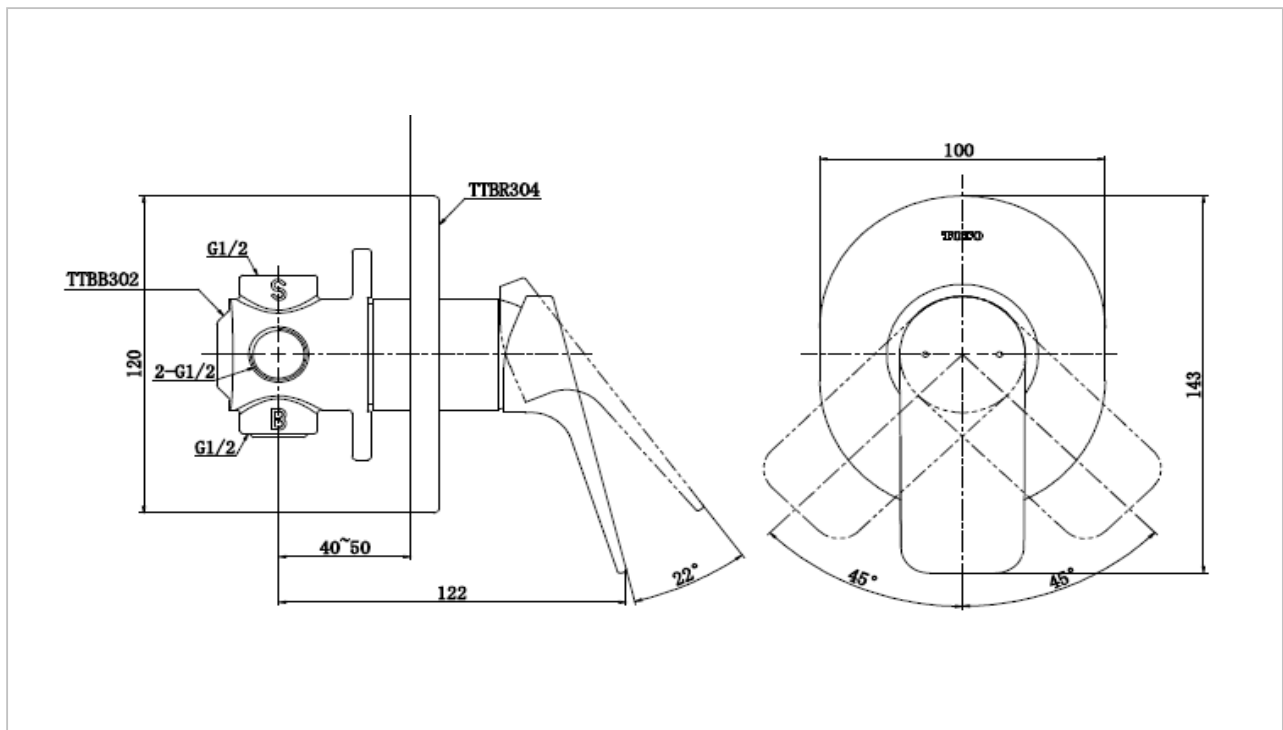

TOTO

FAUCET&SHOWER

TTBR304K

"REI" Concealed Shower Set

Product Features

Suggestion Fittings & Parts

Remark : We reserve the right to change some parts for suitability.

TOTO MANUFACTURING (THAILAND) CO.,LTD