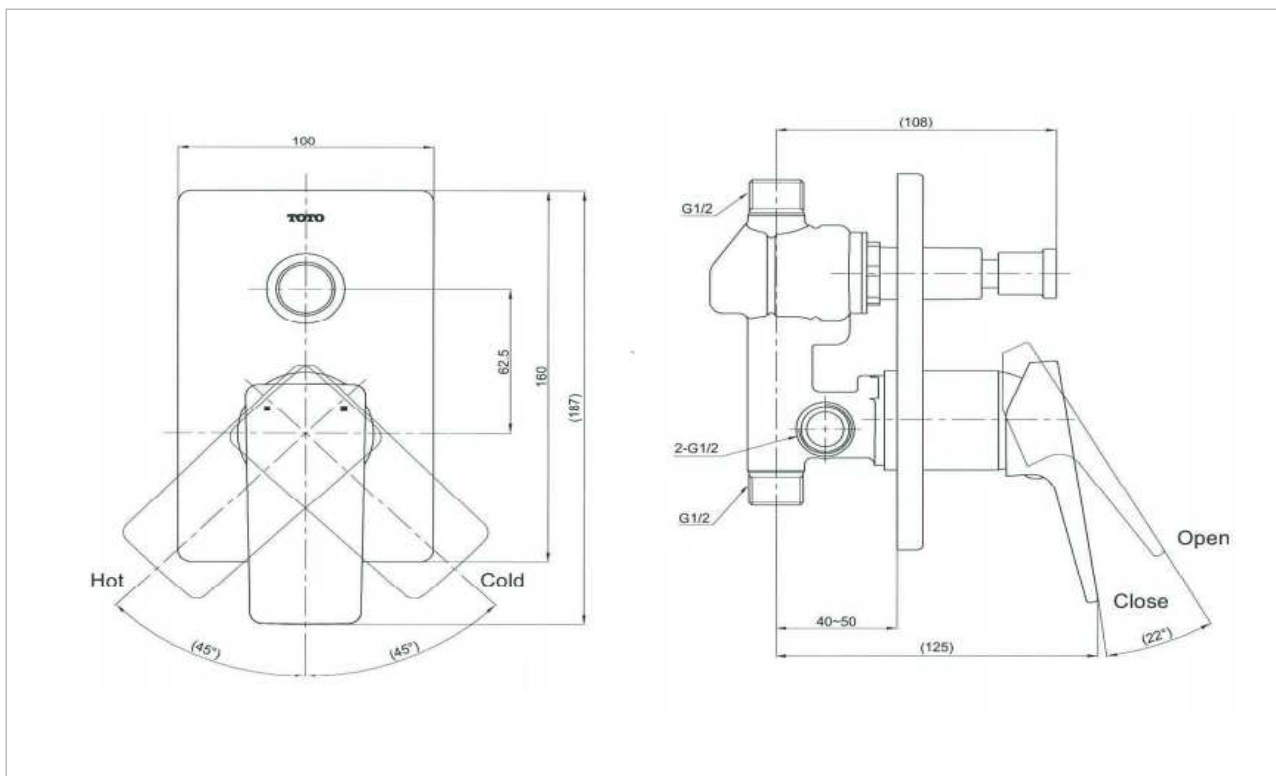

TOTO

FAUCET

TTBR305K

"Rufice" Wall-mount Concealed Single Lever Shower Mixer

Product Features

Water Inlet : Hot & Cold
Material : Brass
Finish : Nickel Chrome
Diverter : With Diverter
Water Pressure : 0.05 Mpa ~ 0.75 Mpa