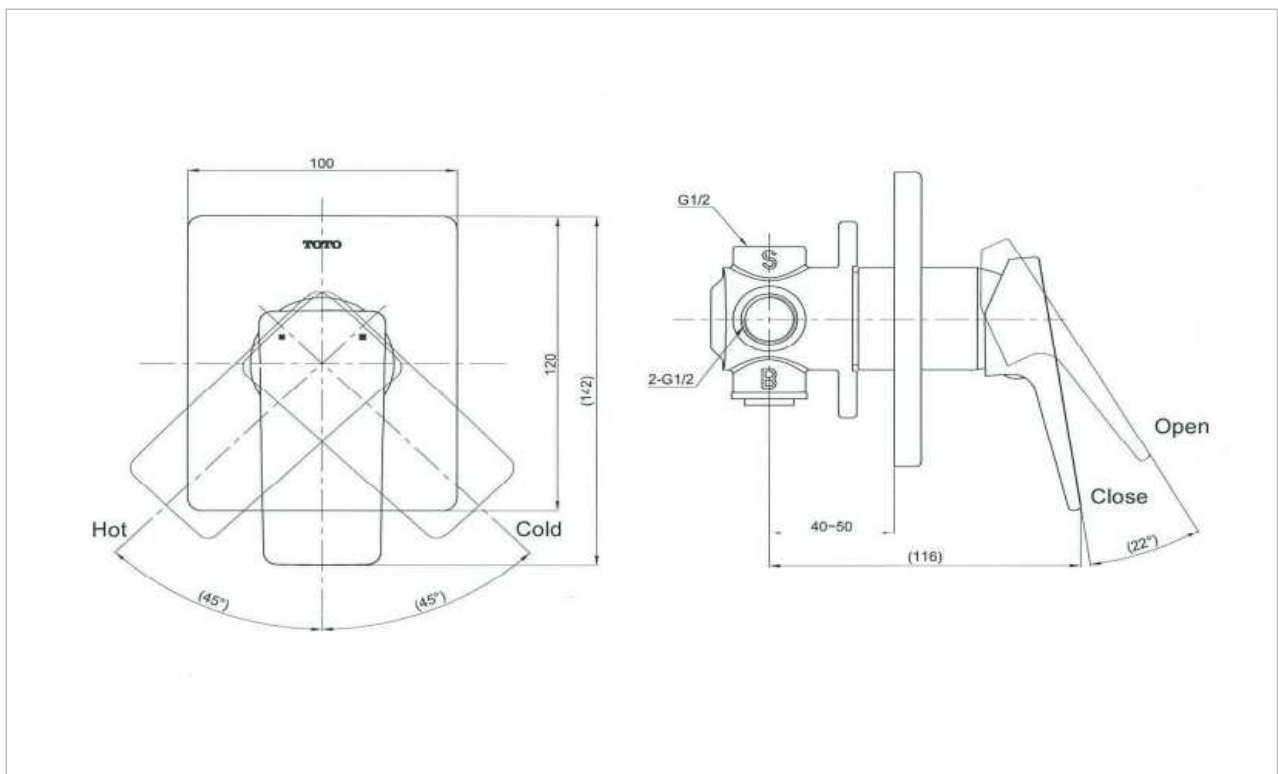

TOTO

FAUCET

TTBR306K

"Rufice" Wall-mount Concealed Single Lever Shower Mixer

Product Features

Water Inlet : Hot & Cold
Material : Brass
Finish : Nickel Chrome
Diverter : Without
Water Pressure : 0.05 Mpa ~ 0.75 Mpa