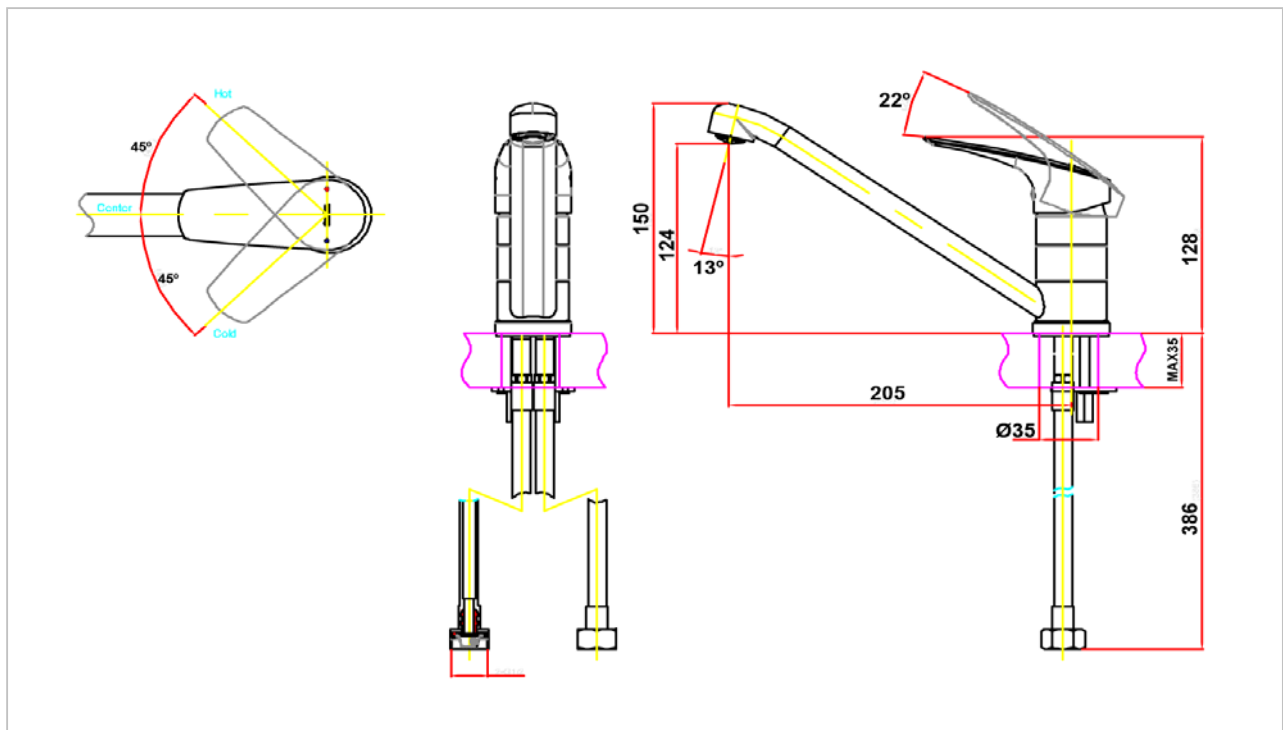

**TOTO**

**FAUCET&SHOWER**

**TTKC301FK**

*"CRES" Lavatory Faucet*

Product Features

Suggestion Fittings & Parts

Remark : We reserve the right to change some parts for suitability.

TOTO (THAILAND) CO.,LTD