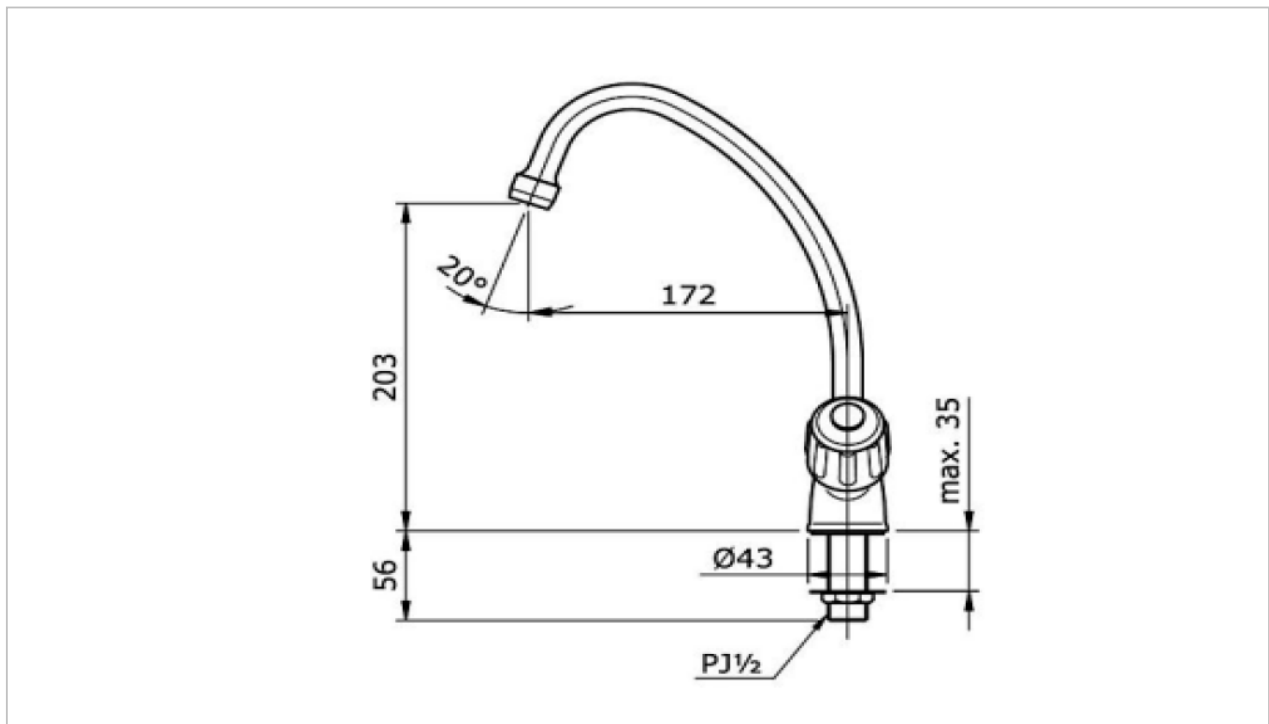

TOTO

FAUCET&SHOWER

TTKF101K

Kitchen Faucet

Product Features

Kitchen Faucet (Cold Water)

Suggestion Fittings & Parts

Remark : We reserve the right to change some parts for suitability.