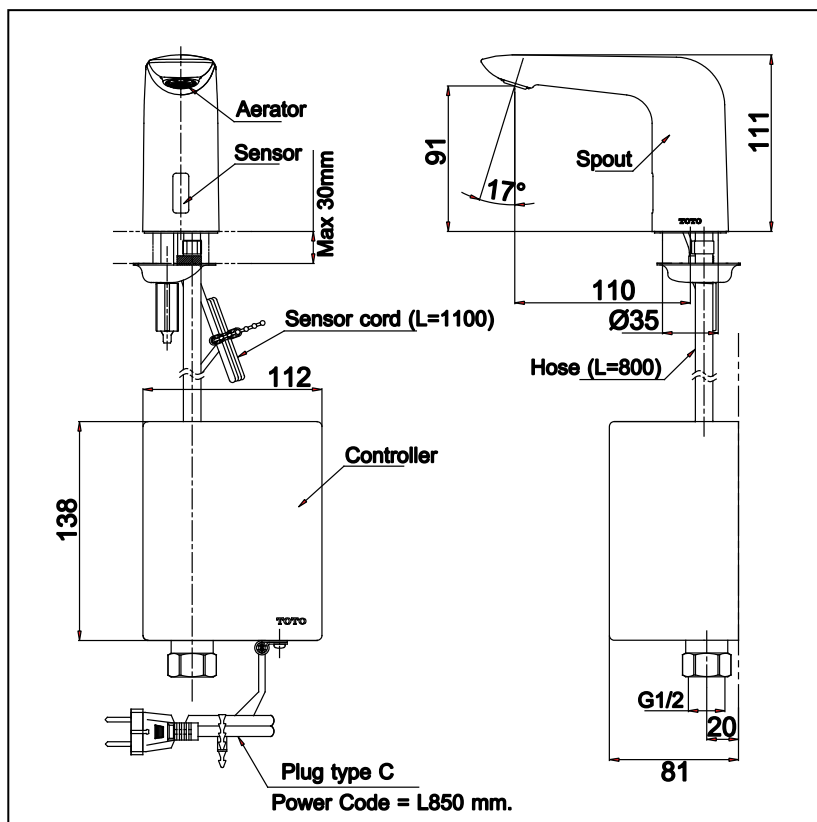

Drawing:

Remarks:

Please result TOTO sales representative for detail.