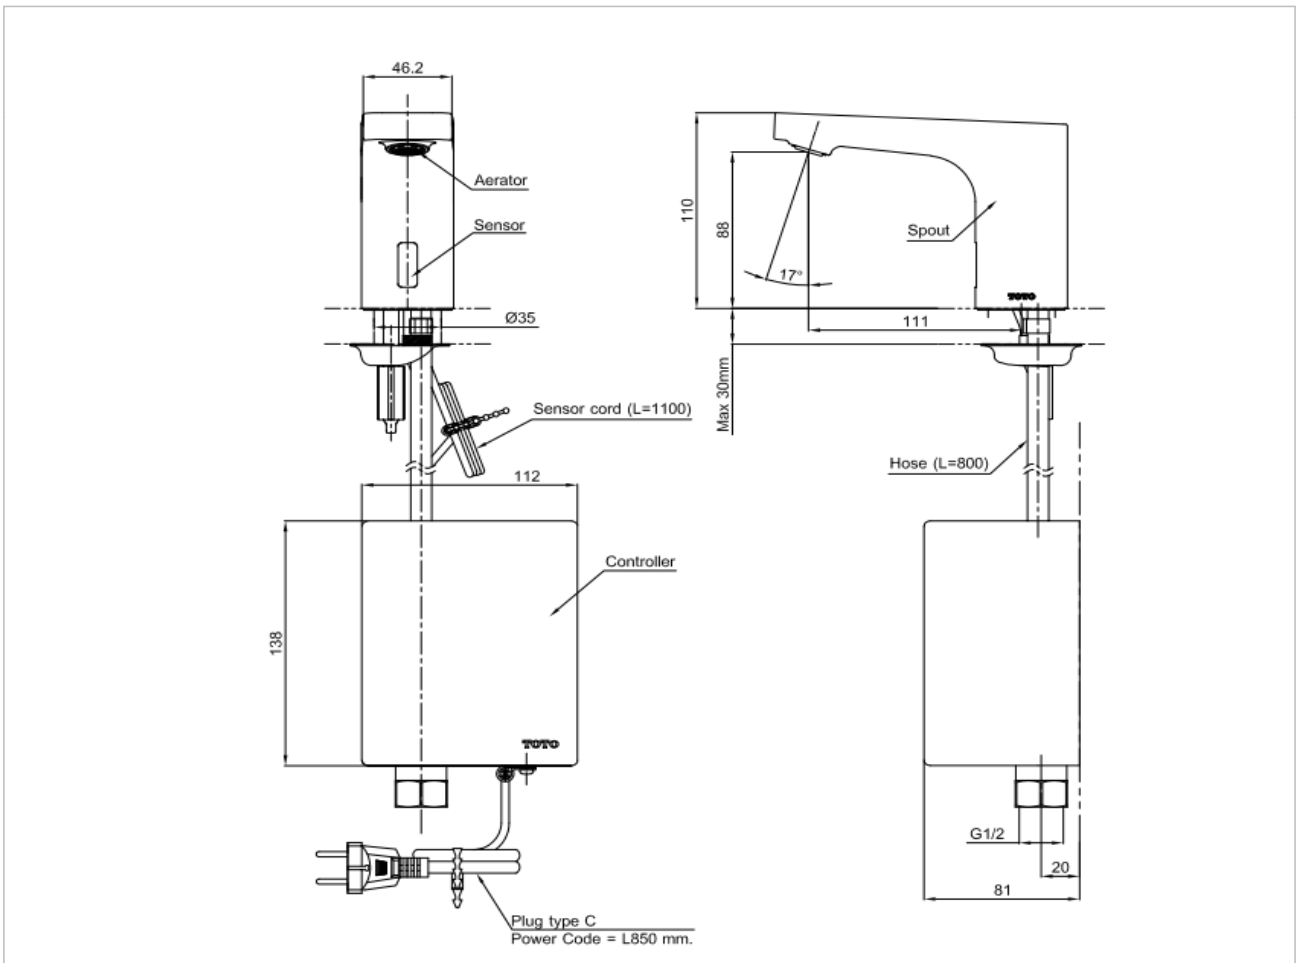

TOTO

FAUCET

TTLA102K-AC

Auto Faucet

Product Features

Power Supply : AC220V

Flow Rate : 2 L / min

Suggestion Fittings & Parts