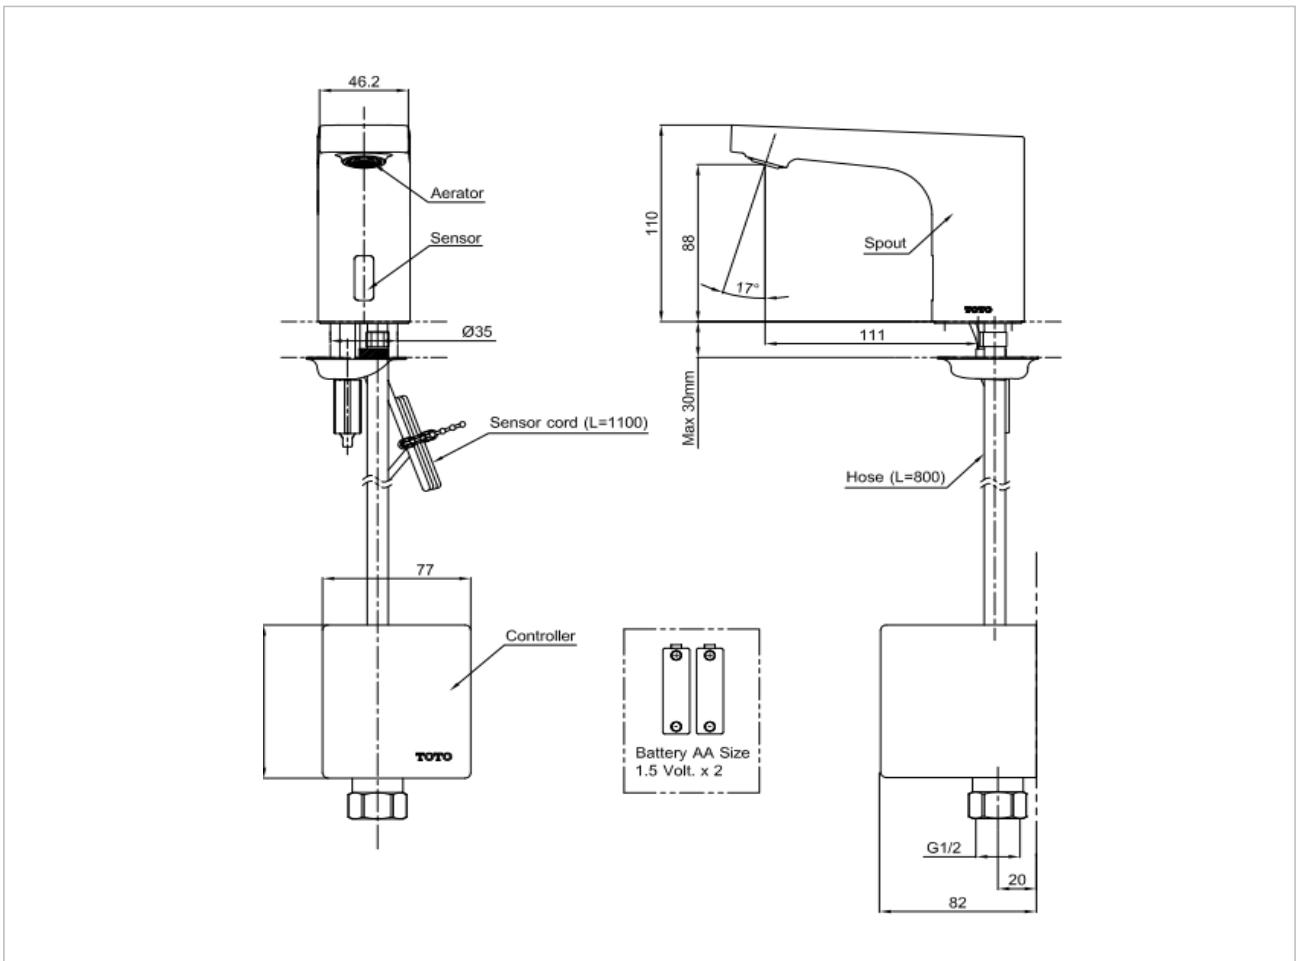

TOTO

FAUCET

TTLA102K-BE

Auto Faucet

Product Features

Power Supply : Battery

Flow Rate : 2 L / min

Suggestion Fittings & Parts