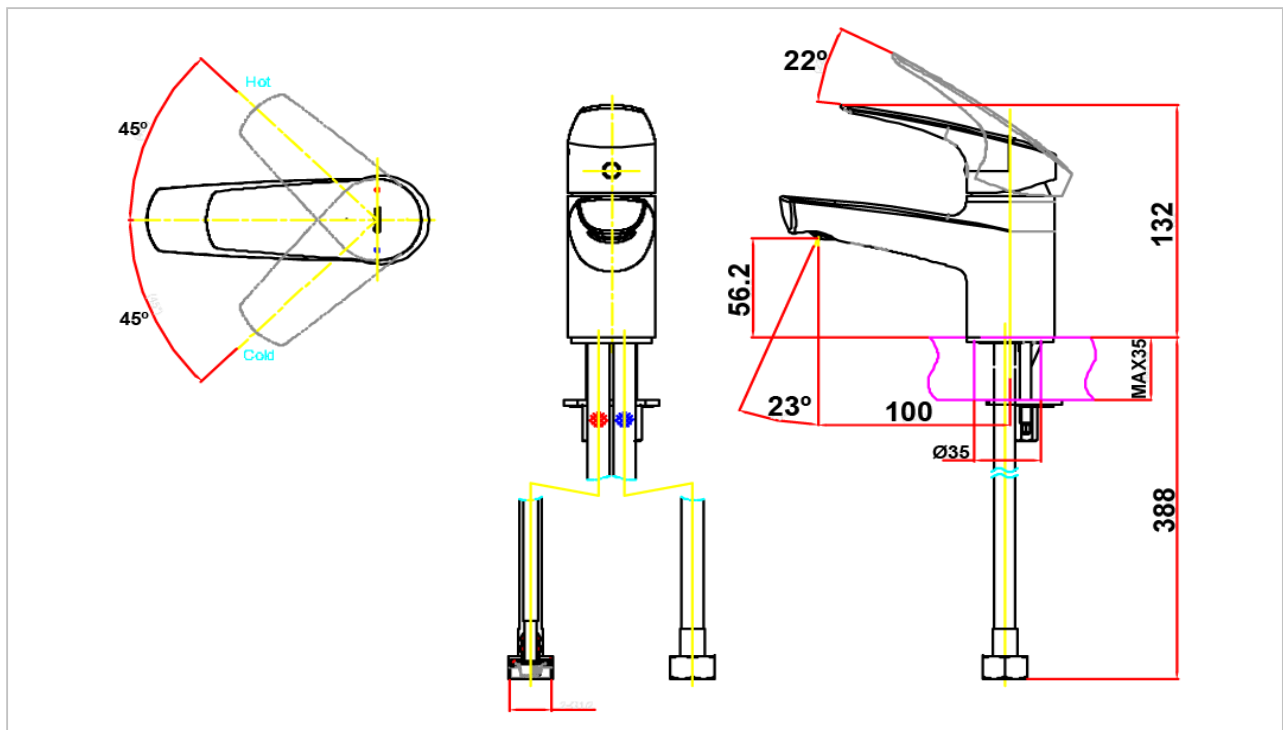

TOTO

FAUCET&SHOWER

TTLIC101FK

"CRES" Lavatory Faucet

Product Features

Single Lever Lavatory Faucet without Pop-Up Waste (Cold Water)

Suggestion Fittings & Parts

Remark : We reserve the right to change some parts for suitability.