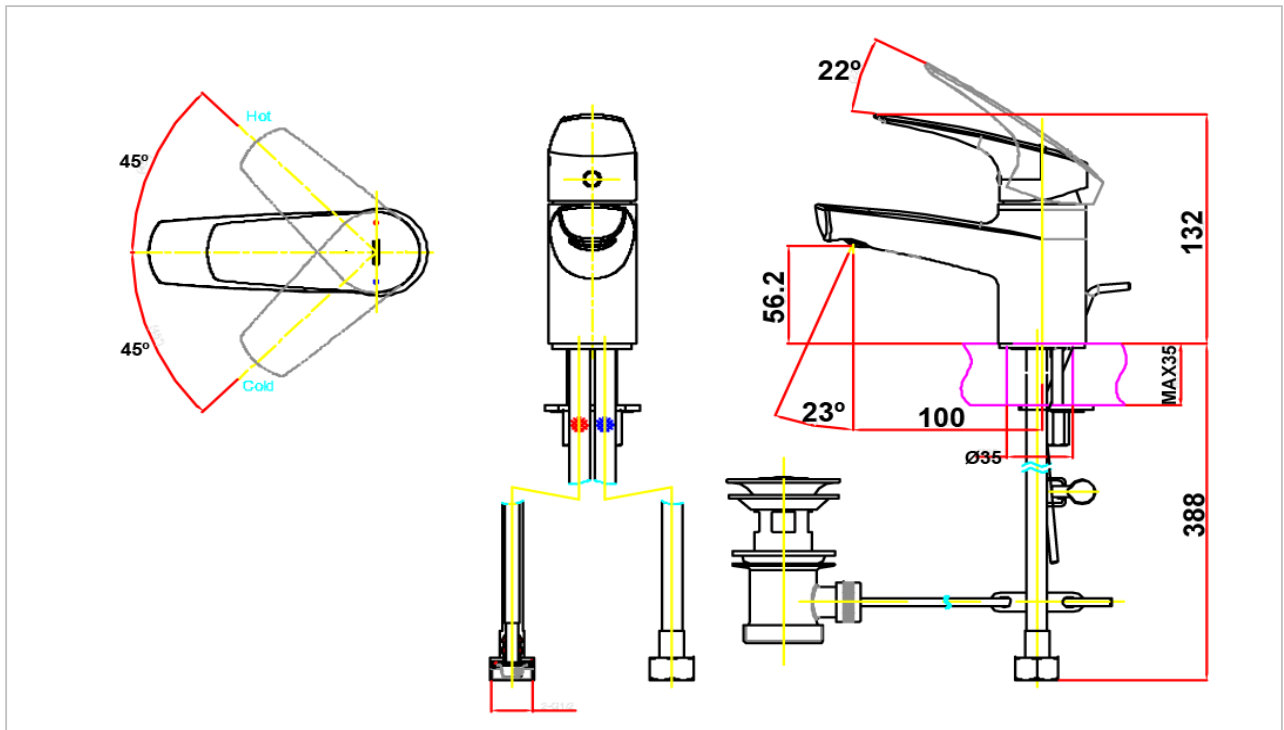

TOTO

FAUCET&SHOWER

TTLC301FK-1

"CRES" Lavatory Faucet

Product Features

Single Lever Lavatory Faucet
with Pop-Up Waste

Suggestion Fittings & Parts

Remark : We reserve the right to change some parts for suitability.