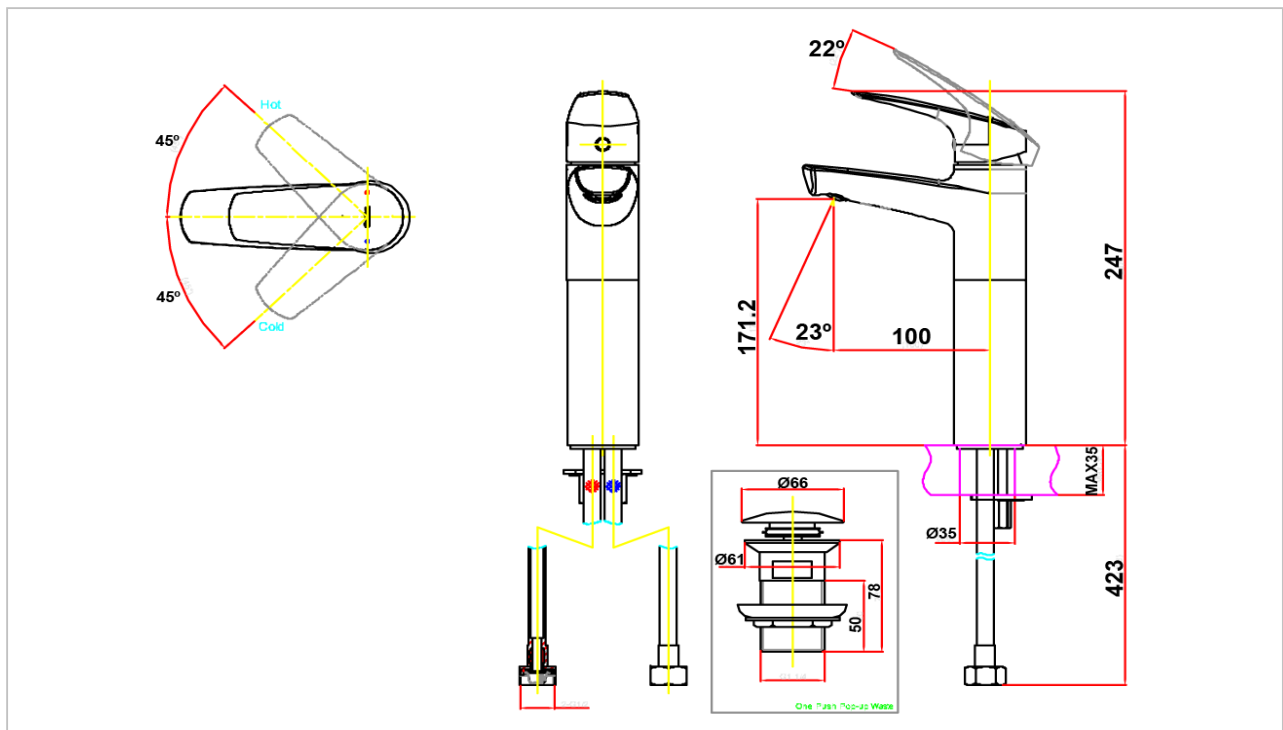

TOTO

FAUCET&SHOWER

TTLC301FVK-1

"CRES" Lavatory Faucet

Product Features

Extended Single Lever Lavatory Faucet without Pop-Up Waste

Suggestion Fittings & Parts

Remark : We reserve the right to change some parts for suitability.