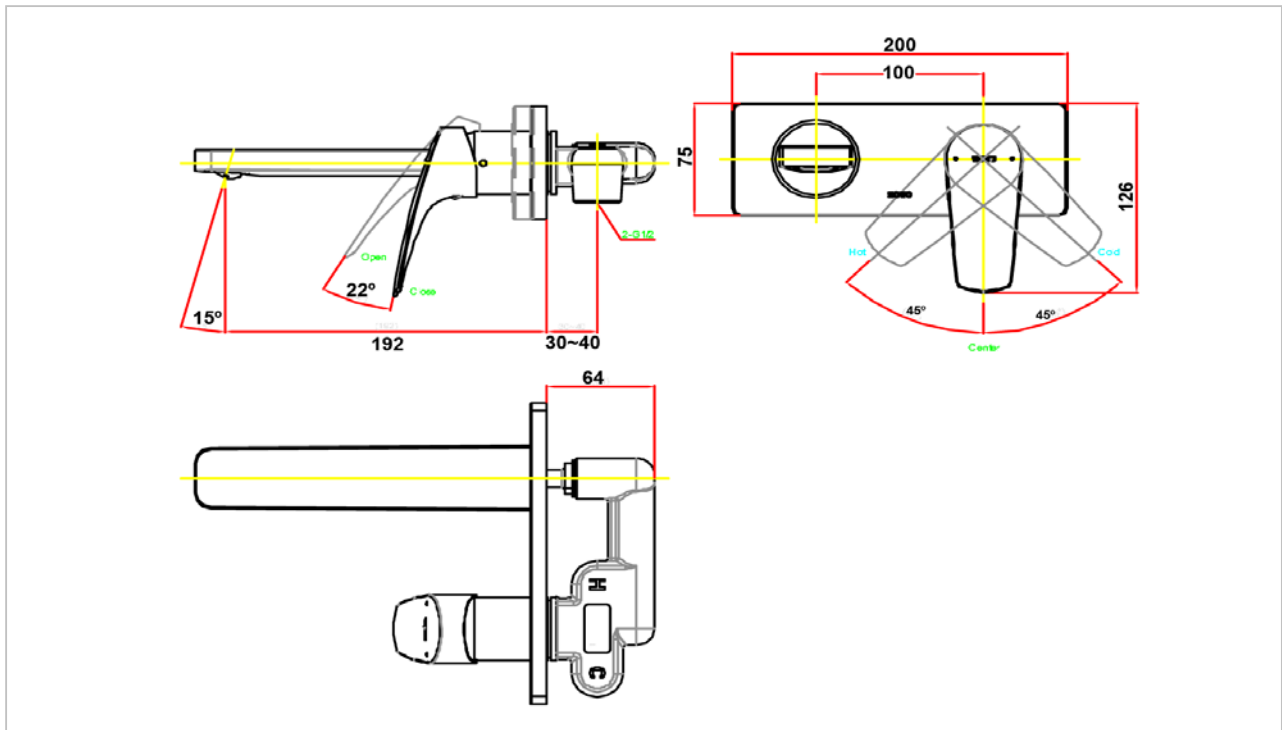

TOTO

FAUCET&SHOWER

TTLC302K

"CRES" Lavatory Faucet

Product Features

Suggestion Fittings & Parts

Remark : We reserve the right to change some parts for suitability.

TOTO (THAILAND) CO.,LTD