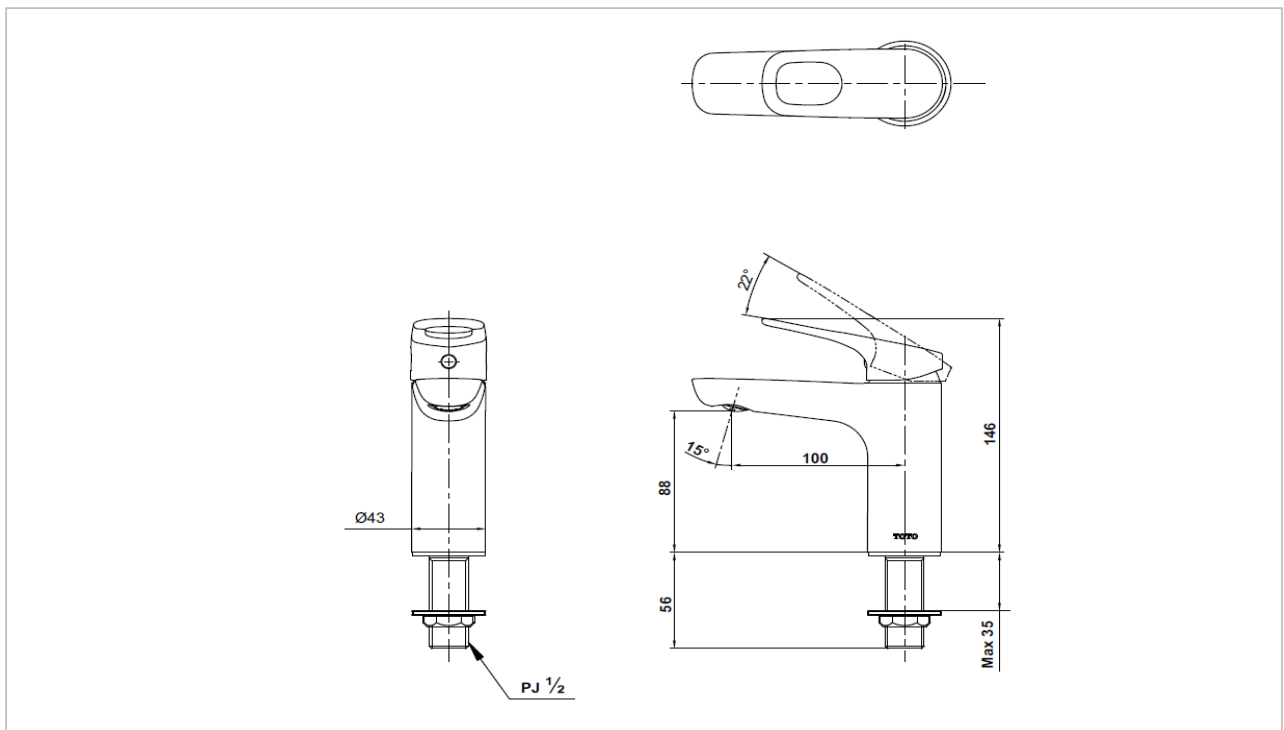

**TOTO**

**FAUCET&SHOWER**

**TTLR103FK**

"Rei R" Lavatory Faucet

Product Features

Suggestion Fittings & Parts

Remark : We reserve the right to change some parts for suitability.

TOTO MANUFACTURING (THAILAND) CO.,LTD