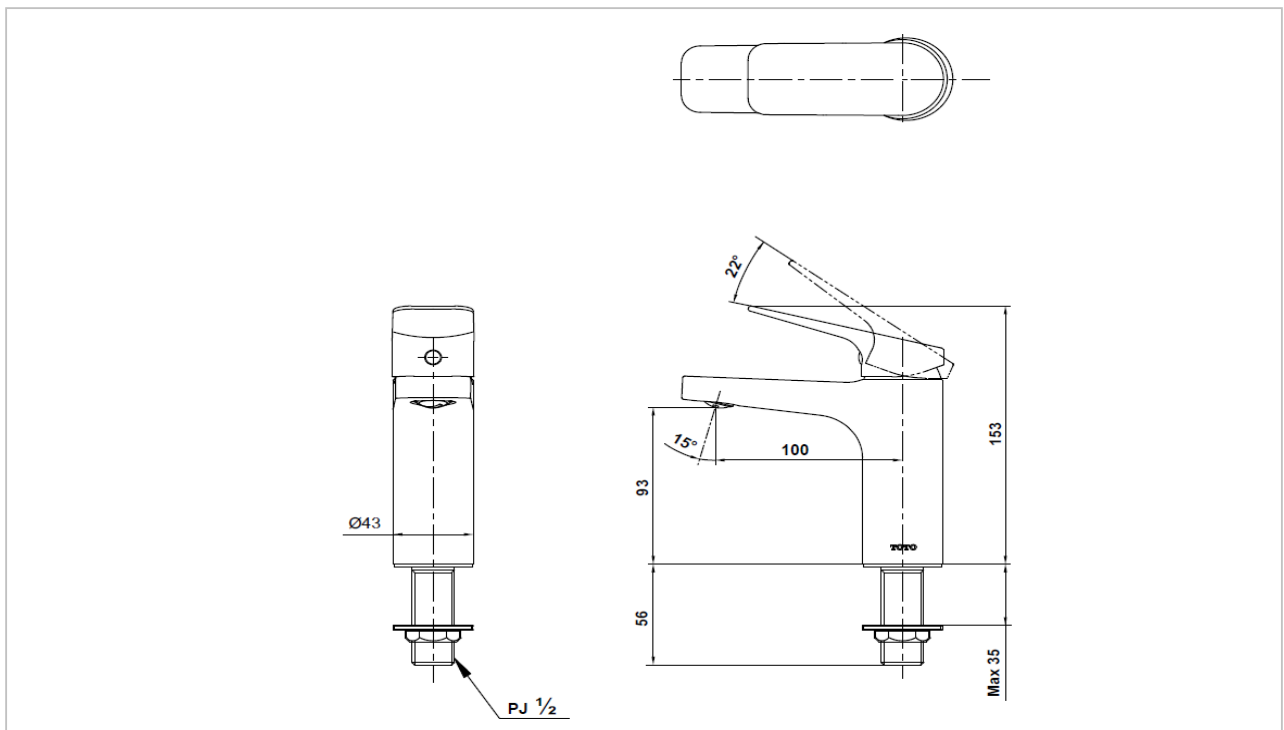

**TOTO**

**FAUCET&SHOWER**

**TTLR104FK**

*"Rei S" Lavatory Faucet*

Product Features

Suggestion Fittings & Parts

Remark : We reserve the right to change some parts for suitability.

TOTO MANUFACTURING (THAILAND) CO.,LTD