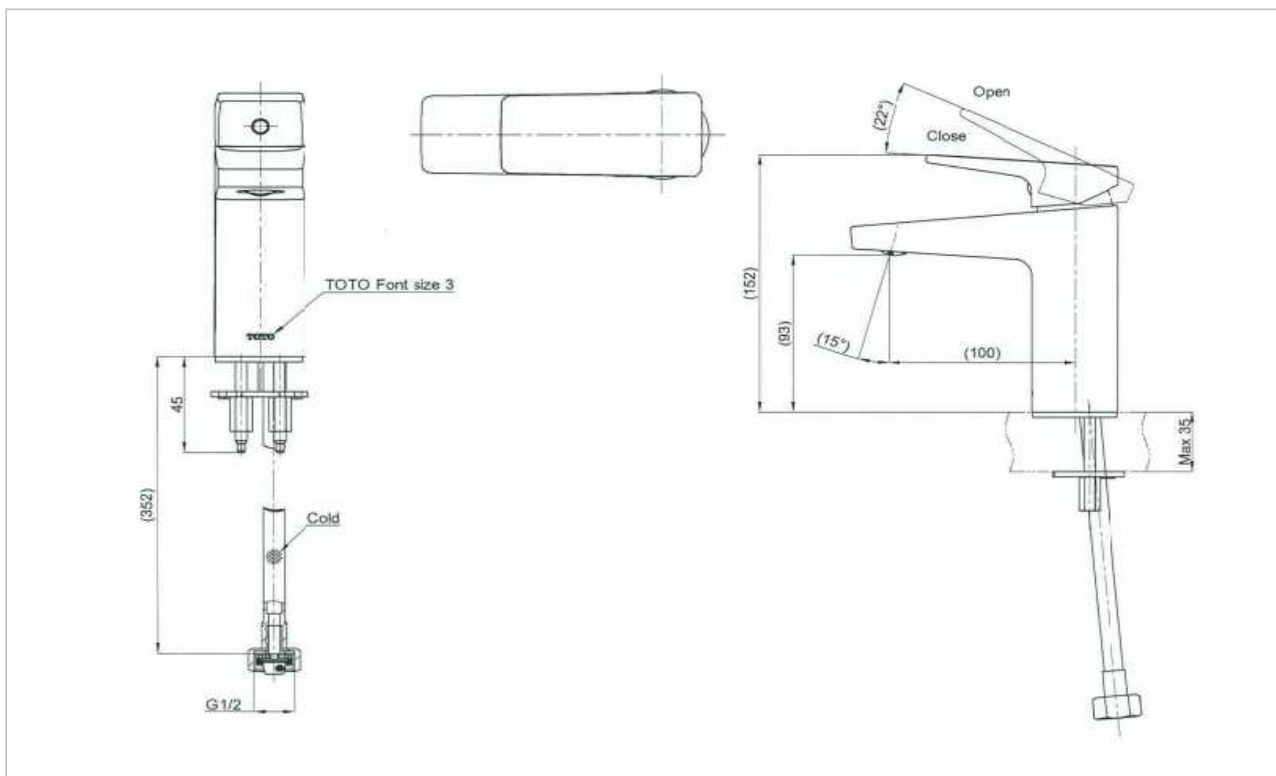

TOTO

FAUCET

TTLR105FK

"Rufice" Single Lever Lavatory Faucet (Cold Only)

Product Features

Water Inlet : Cold Only
Material : Brass
Finish : Nickel Chrome
Water Pressure : 0.05 Mpa ~ 0.75 Mpa

Suggestion Fittings & Parts