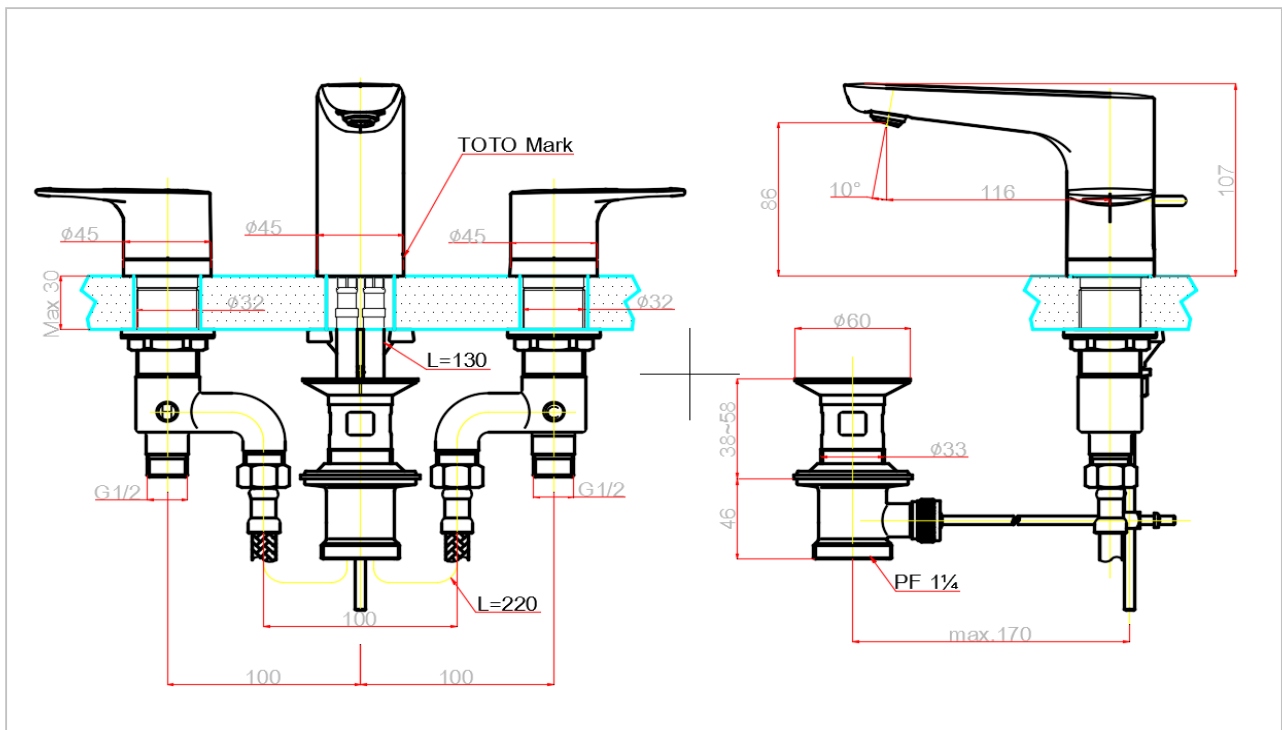

### " Rei R " Lavatory Faucet

#### Product Features

8" Lavatory Faucet with Pop-Up Waste