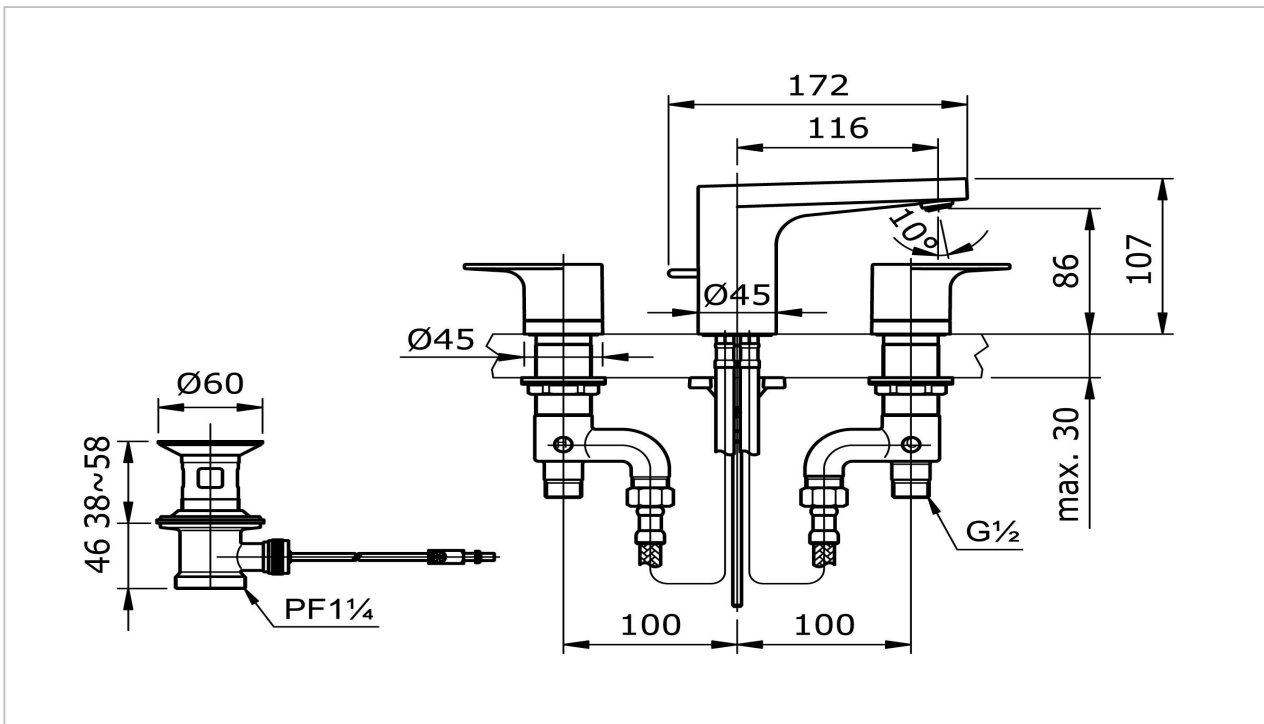

### Product Features

8" Lavatory Faucet with Pop-Up Waste