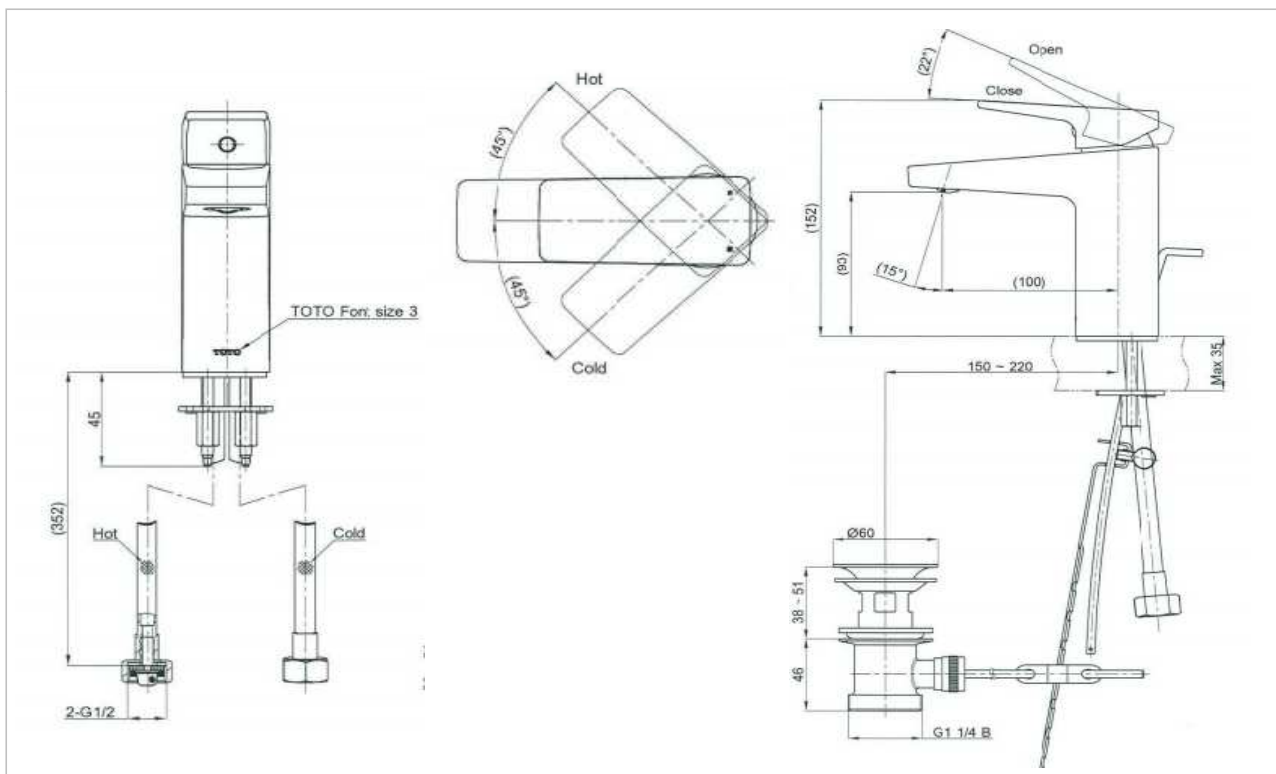

TOTO

FAUCET

TTLR303FK-1

"Rufice" Single Lever Lavatory Faucet Mixer

Product Features

Water Inlet : Hot & Cold
Material : Brass
Finish : Nickel Chrome
Water Pressure : 0.05 Mpa ~ 0.75 Mpa
Drainage : With Drain