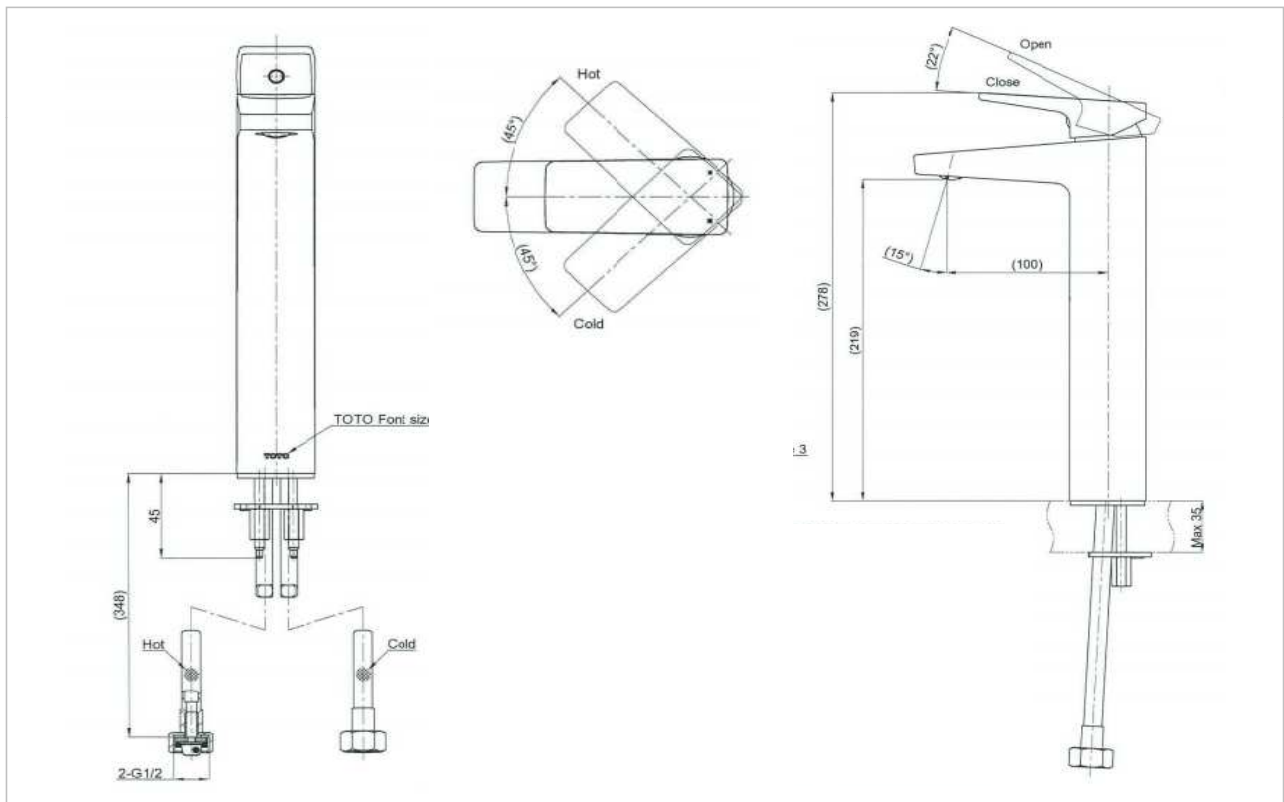

TOTO

FAUCET

TTLR303FVK-1

"Rufice" Single Lever Lavatory Faucet Mixer

Product Features

Water Inlet : Hot & Cold
Material : Brass
Finish : Nickel Chrome
Water Pressure : 0.05 Mpa ~ 0.75 Mpa
Drainage : With Drain