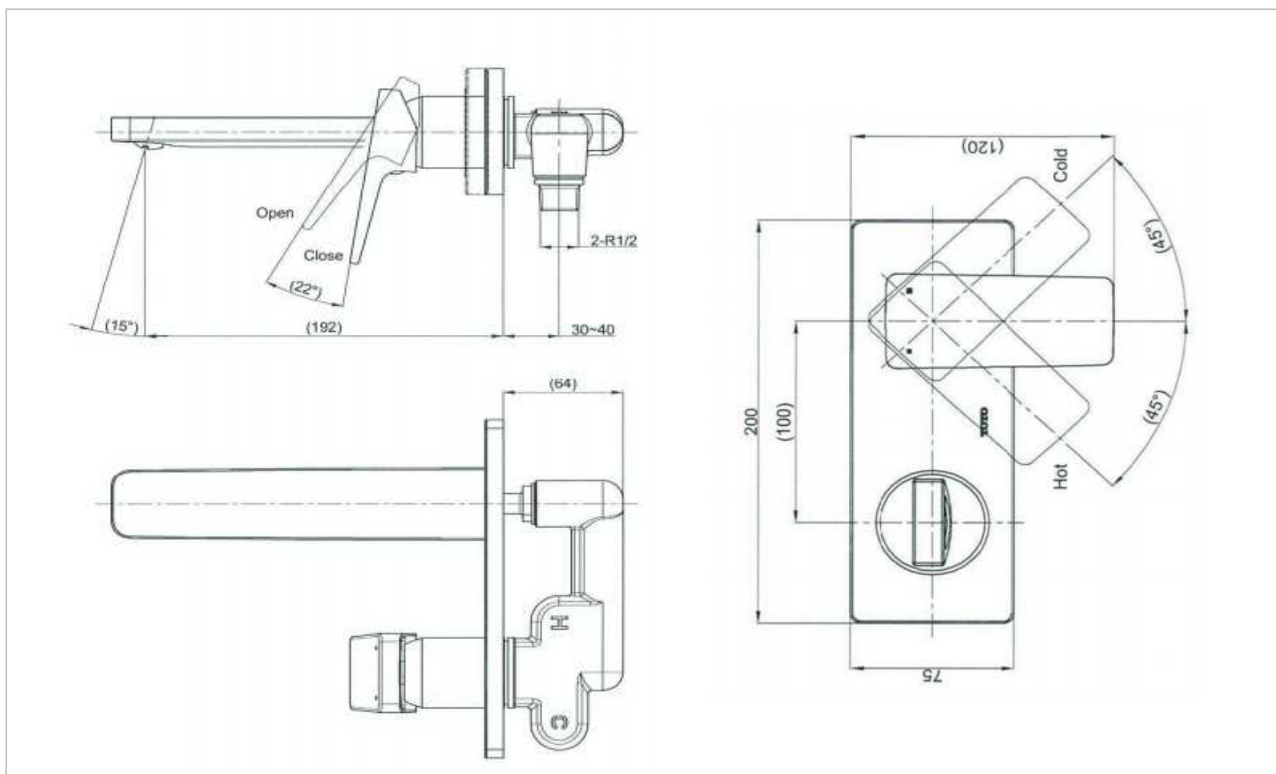

# TTLR304K

"Rufice" Wall-Mount Single Lever Conceal Lavatory Mixer

### Product Features

Water Inlet : Hot & Cold  
Material : Brass  
Finish : Nickel Chrome  
Water Pressure : 0.05 Mpa ~ 1.0 Mpa  
Drainage : Without