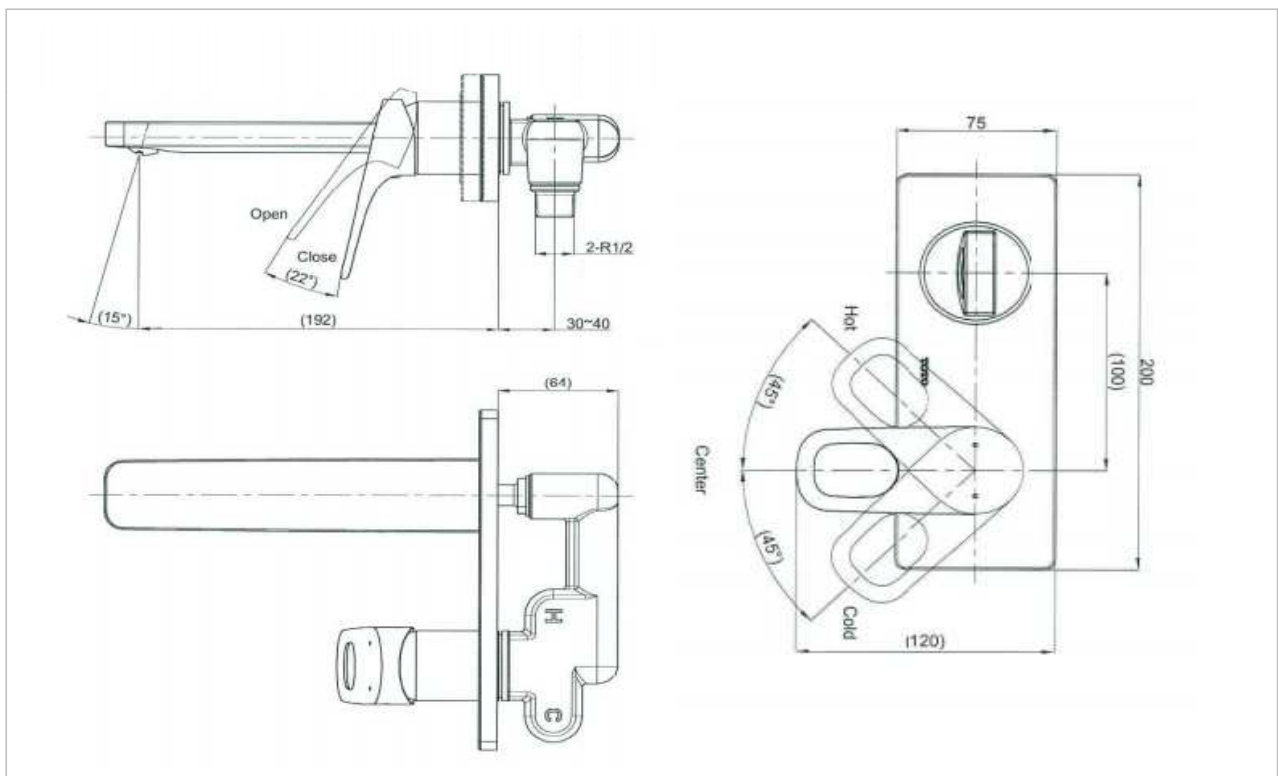

# TTLR305K

"Rei R" Wall Mount Single Lever Conceal Lavatory Mixer

### Product Features

Water Inlet : Hot & Cold  
Material : Brass  
Finish : Nickel Chrome  
Water Pressure : 0.05 Mpa ~ 0.75 Mpa

Suggestion Fittings & Parts

Remark : We reserve the right to change some parts for suitability.