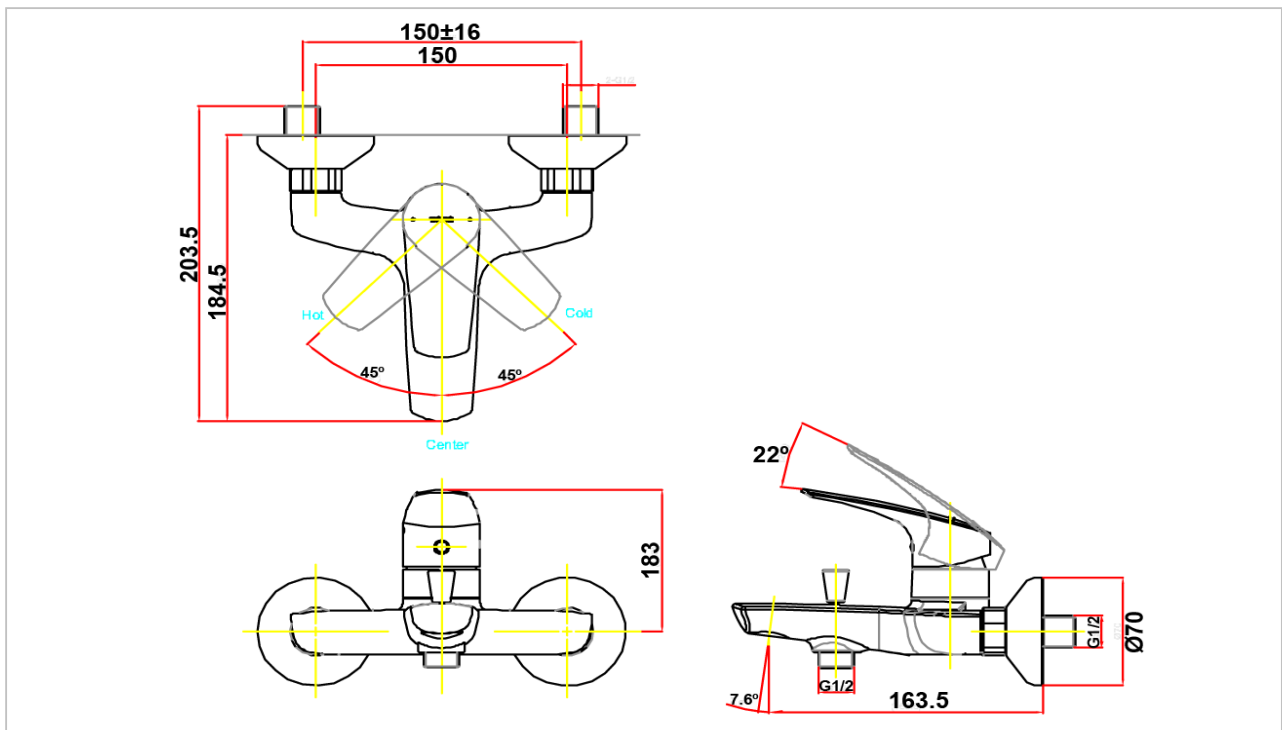

TOTO

FAUCET&SHOWER

TTMC301K

"CRES" Lavatory Faucet

Product Features

Single Lever Bath and Shower Mixer

Suggestion Fittings & Parts

Remark : We reserve the right to change some parts for suitability.