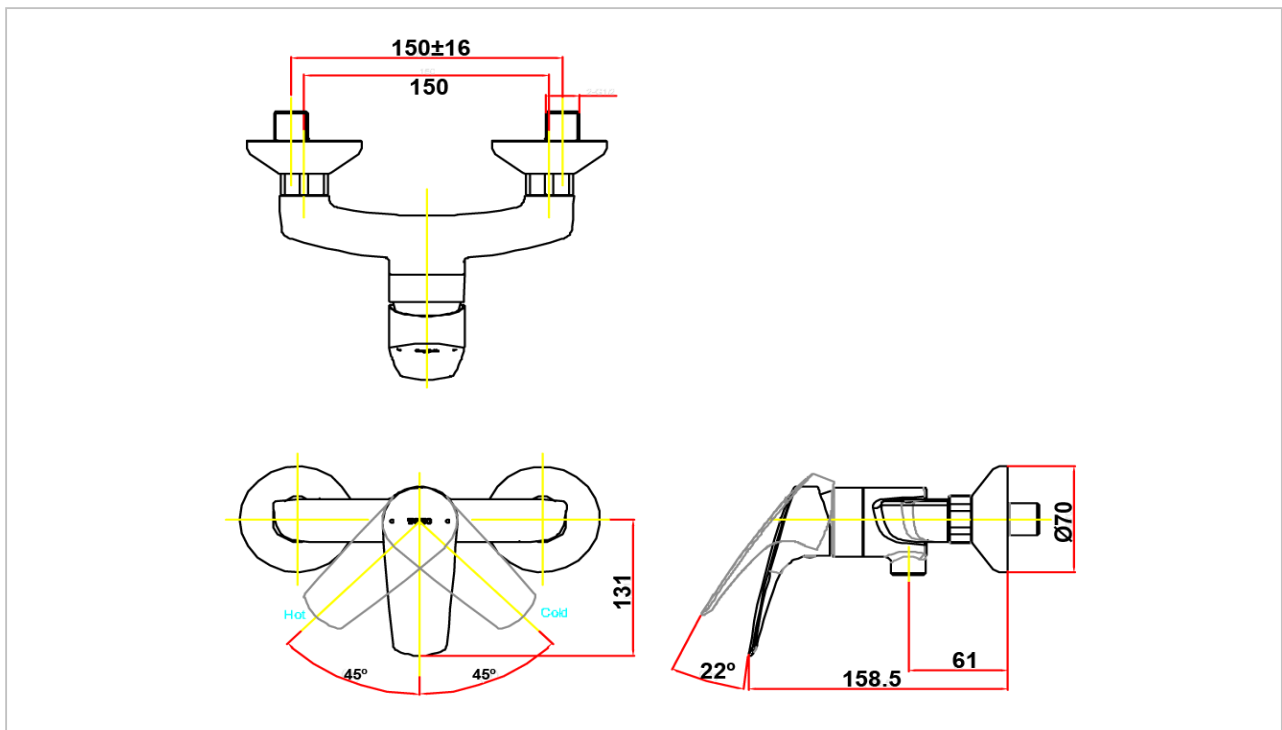

**TOTO**

**FAUCET&SHOWER**

**TTMC302K**

*"CRES" Lavatory Faucet*

**Product Features**

Single Lever Bath and Shower Mixer

**Suggestion Fittings & Parts**

Remark : We reserve the right to change some parts for suitability.